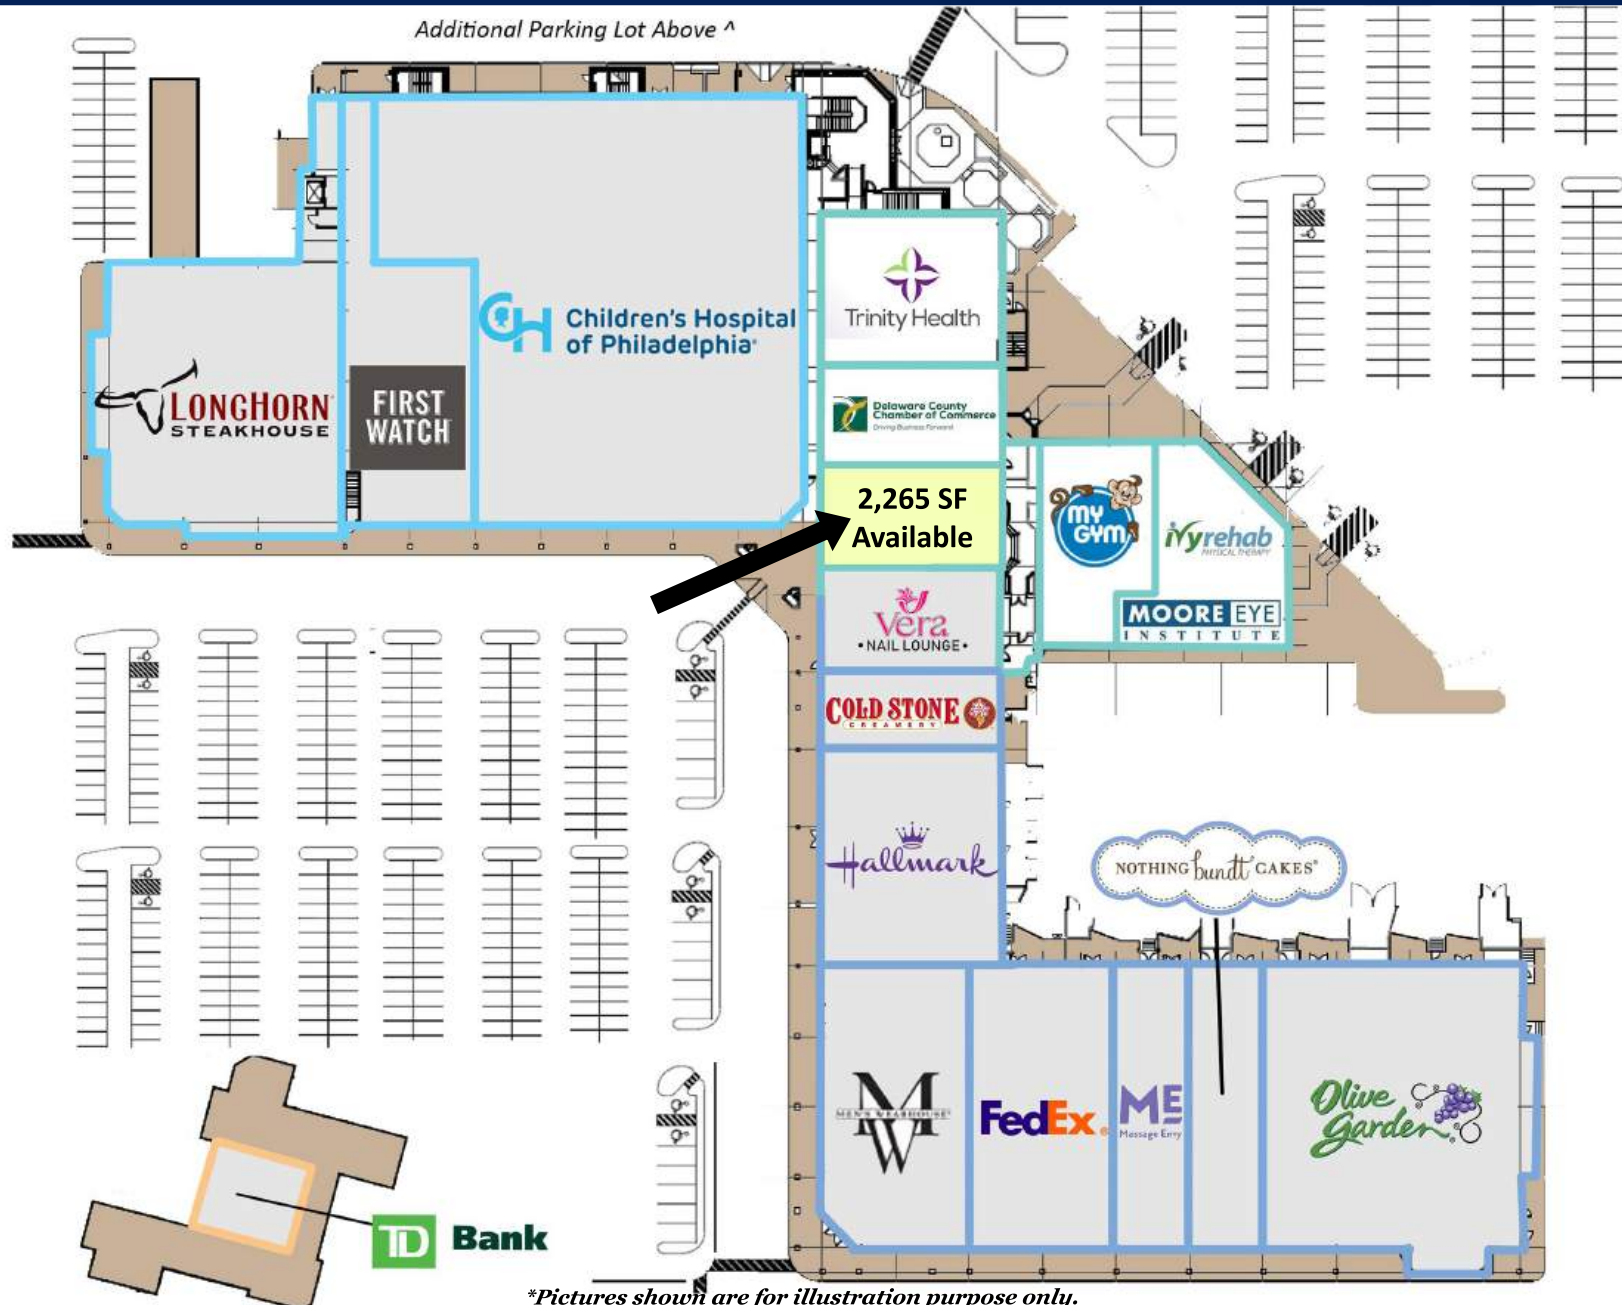

# Springfield Square South Shopping Center

1001 Baltimore Pike, Springfield, PA 19064

	Population	Households	Avg. HH Income	36,000 Vehicles Per Day
3 Miles	144,718	56,442	\$126,900	
5 Miles	367,977	139,954	\$111,700	

# Springfield Square South Shopping Center

1001 Baltimore Pike, Springfield, PA 19064

*\*Pictures shown are for illustration purpose only.*

Springfield Square South

**RALLY HOUSE** LOCAL STUFF  
**GIANT**  
**SHAKE SHACK**  
**Panera BREAD**

Springfield Square North

Baltimore Pike

Main Line Health®  
**five BELOW**  
**Bertucci's**  
**SKECHERS**

Springfield Square Central

**N R C**  
EST. 1960

**NATIONAL REALTY CORPORATION**  
EST. 1960

**LA FITNESS**  
**HOBBY LOBBY**  
**TARGET**  
**Chick-fil-A**

The Shops at  
Springfield Park

LYNCHBURG

FIRST WATCH