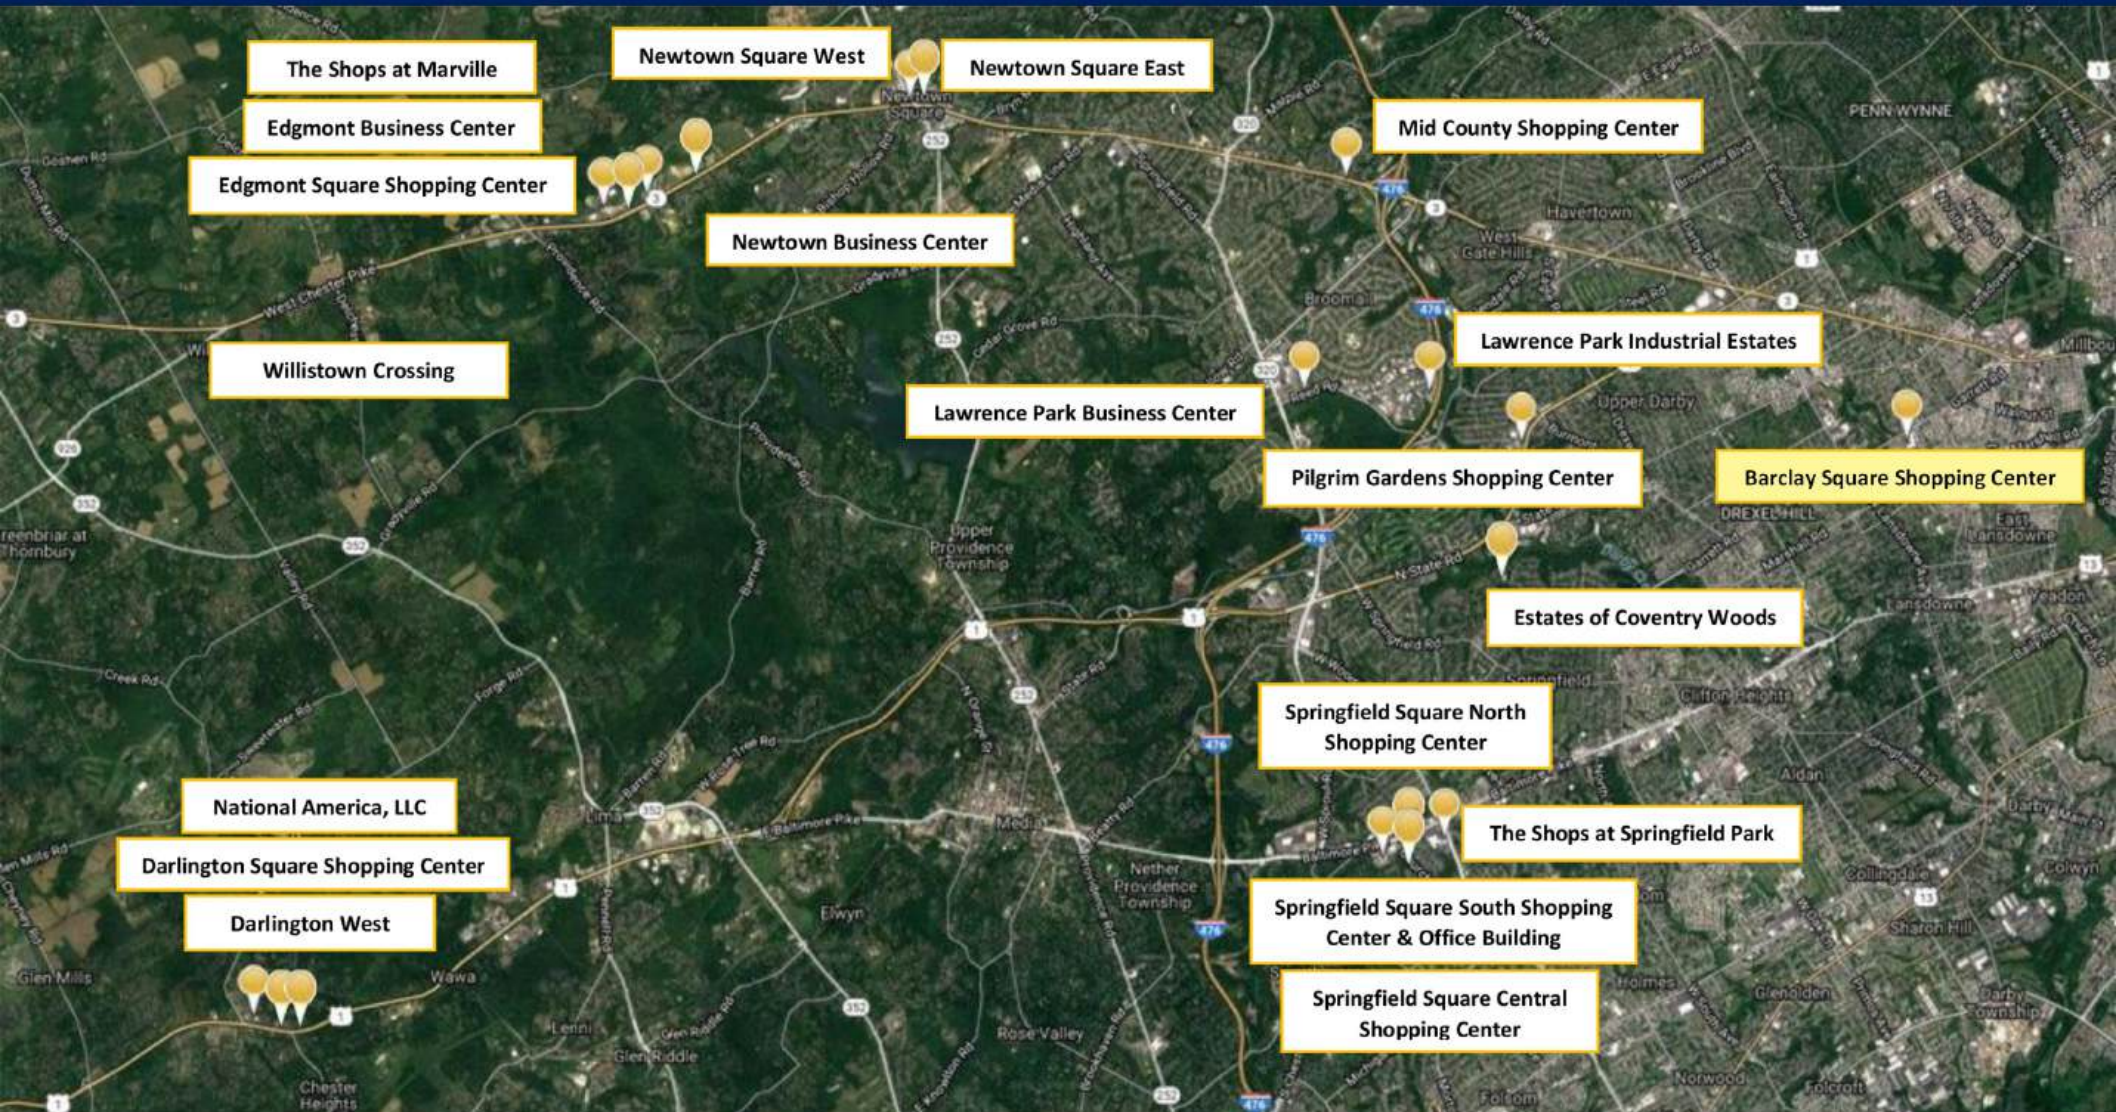

Barclay Square Shopping Center

1500-1570 Garrett Road, Upper Darby, PA 19082

TENANTS

FINE WINE & GOOD SPIRITS

—LOCAL SCHOOLS—

★ 10 Schools within 1.5 Miles

Approx. 10,000 Students

Stonehurst Hills Elementary School

**Pictures shown are for illustration purpose only.*

1.5 Mile Radius

**79,000 Population
Within 1.5 Miles**

**10 Schools within 1.5 Miles
Approx. 10,000 Students**

Building a Better Future in Delaware County, PA

• Since 1960 •

9 Mile Span