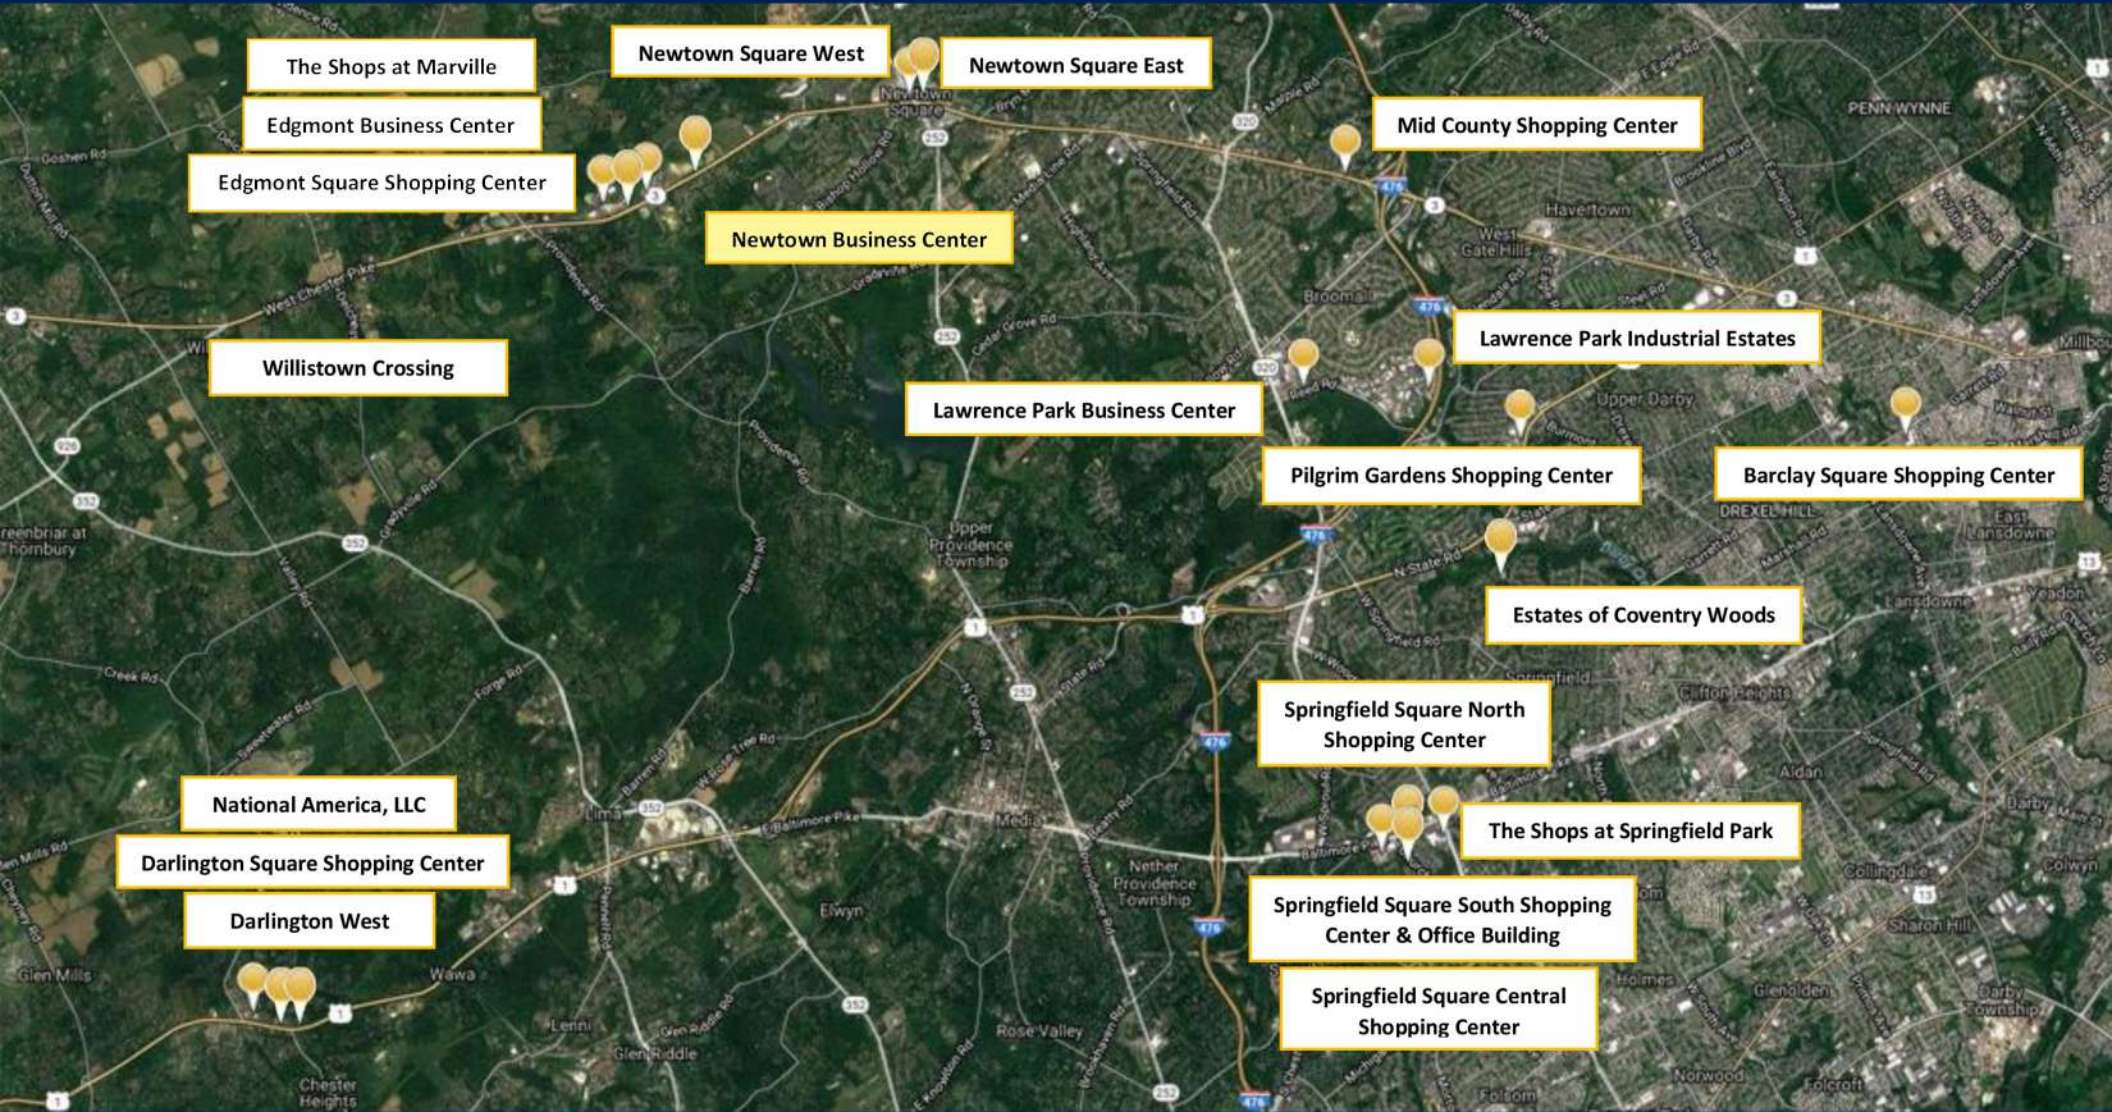

## Comprised of 7 Buildings with Drive-Thru Access

Newtown Business Center is located on West Chester Pike (Route 3) in the high growth area of Edgmont/Newtown Square. This 7-building business center is composed of mixed-use office and light industrial tenants, offering a convenient location with dedicated turn lanes, great visibility from Route 3, and easy access to public transportation.

- Suites from 1,000-3,900 SF
- On West Chester Pike
- 2 Minutes from I-252
- 10 Minutes from I-202
- AmeriHealth ¼ Mile Away
- SAP HQ within 1 Mile

# Building a Better Future in Delaware County, PA

• Since 1960 •

9 Mile Span