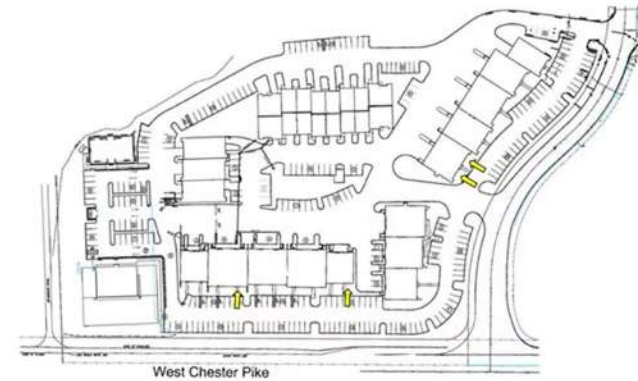

# Newtown Business Center

4601 West Chester Pike, Newtown Square, PA 19073

Center contains Medical, Dentistry, Government, Wellness, Physical Therapy, Daycare, Educational Offices, US Post Office & more.

## Comprised of 7 Buildings with Drive-Thru Access

Newtown Business Center is located on West Chester Pike (Route 3) in the high growth area of Edgmont/Newtown Square. This 7-building business center is composed of mixed-use office and light industrial tenants, offering a convenient location with dedicated turn lanes, great visibility from Route 3, and easy access to public transportation.

- Suites from 1,000-3,900 SF
- On West Chester Pike
- 2 Minutes from I-252
- 10 Minutes from I-202
- AmeriHealth ¼ Mile Away
- SAP HQ within 1 Mile