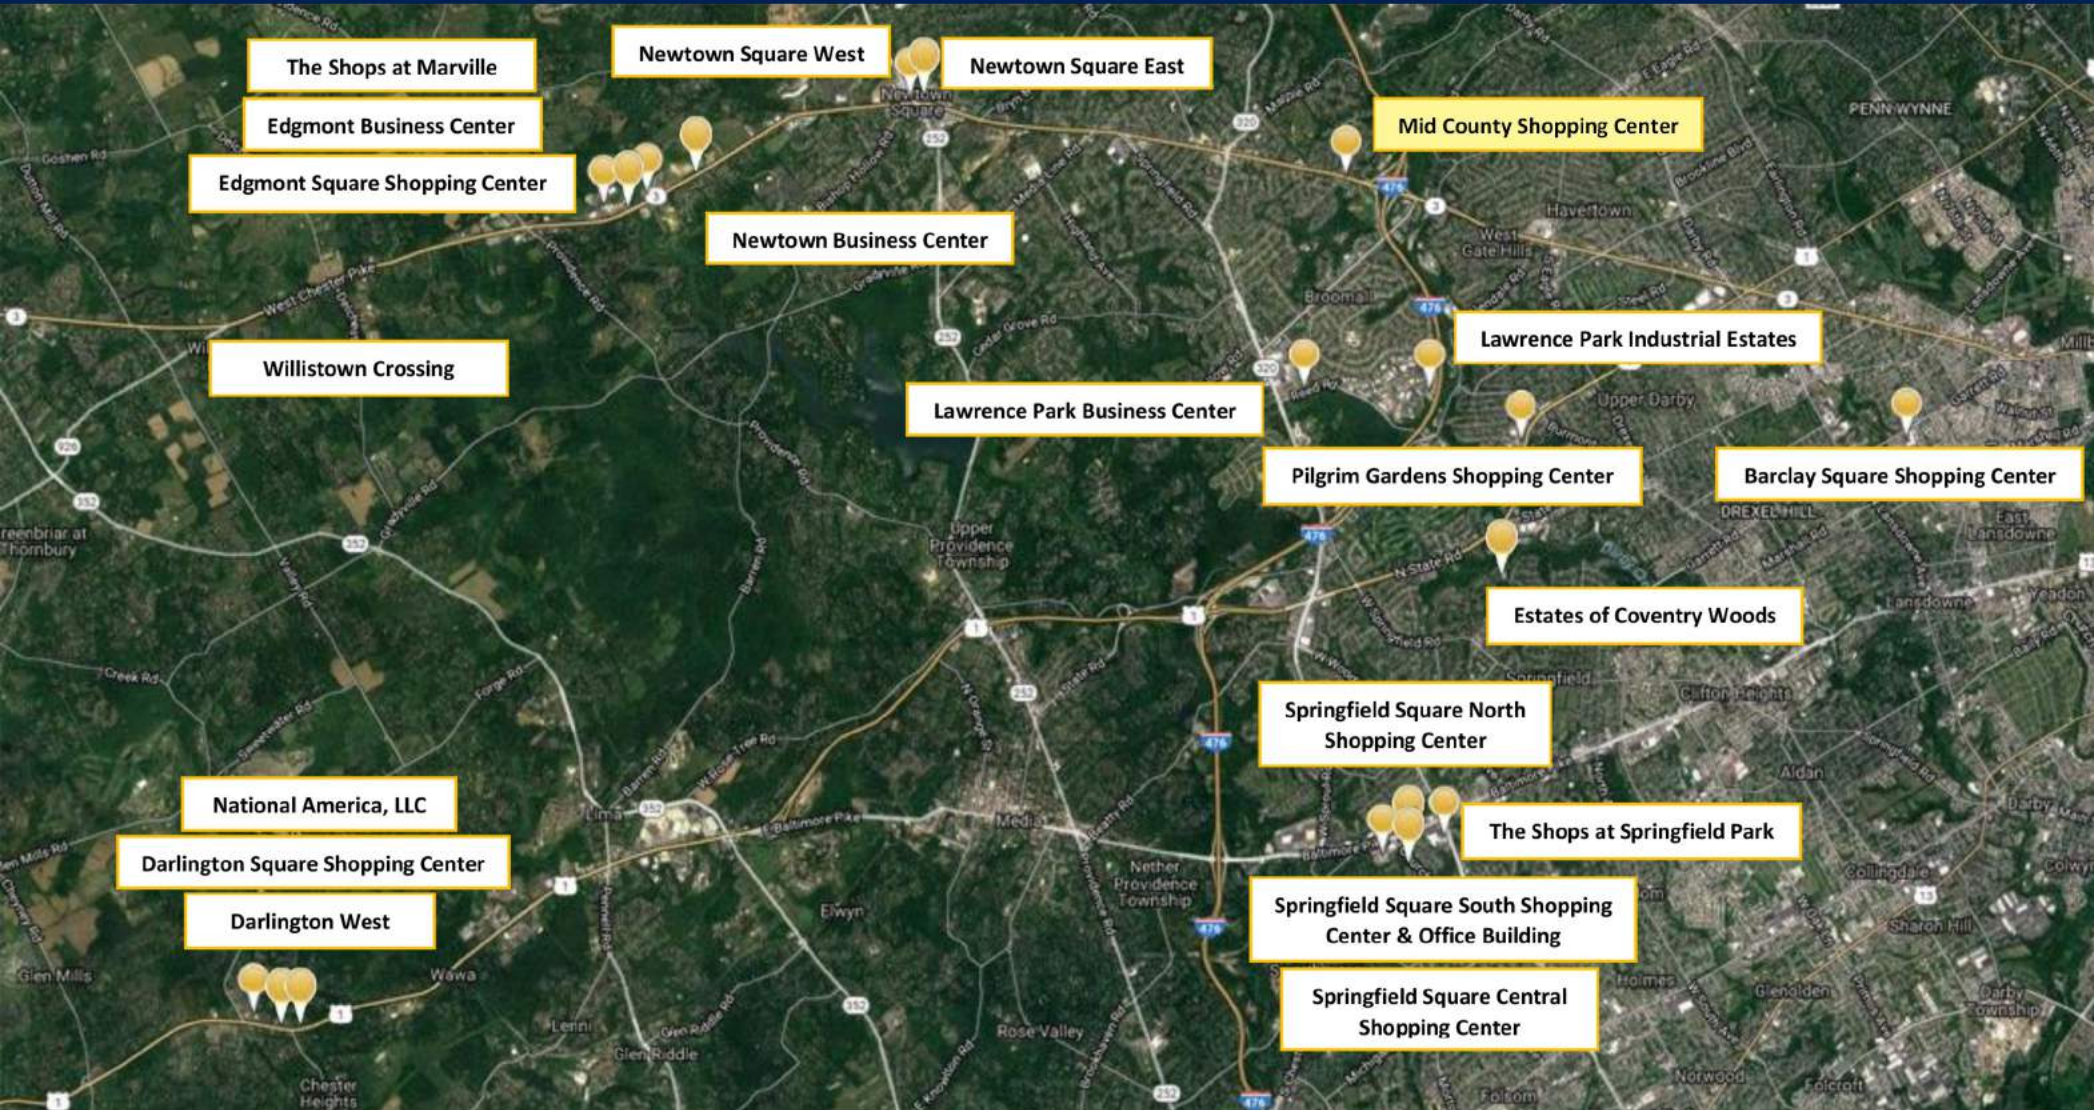

Mid-County Shopping Center

2170 West Chester Pike, Broomall, PA 19008

Vehicles Per Day
130,000 via Blue Rt.
47,000 via Rt. 3

	Population	Households	Avg. HH Income
3 Miles	106,489	39,823	\$161,100
5 Miles	325,929	121,699	\$148,900

Mid-County Shopping Center

2170 West Chester Pike, Broomall, PA 19008

- 130,000 VPD (I-476)
- 47,000 VPD (Rt.3)
- Direct Connection to I-76 & I-95
- 9 Miles from Philadelphia

Right on West Chester Pike (Route 3) & Blue Route (Interstate 476-Exit 9), Marple Township

Building a Better Future in Delaware County, PA

• Since 1960 •

9 Mile Span