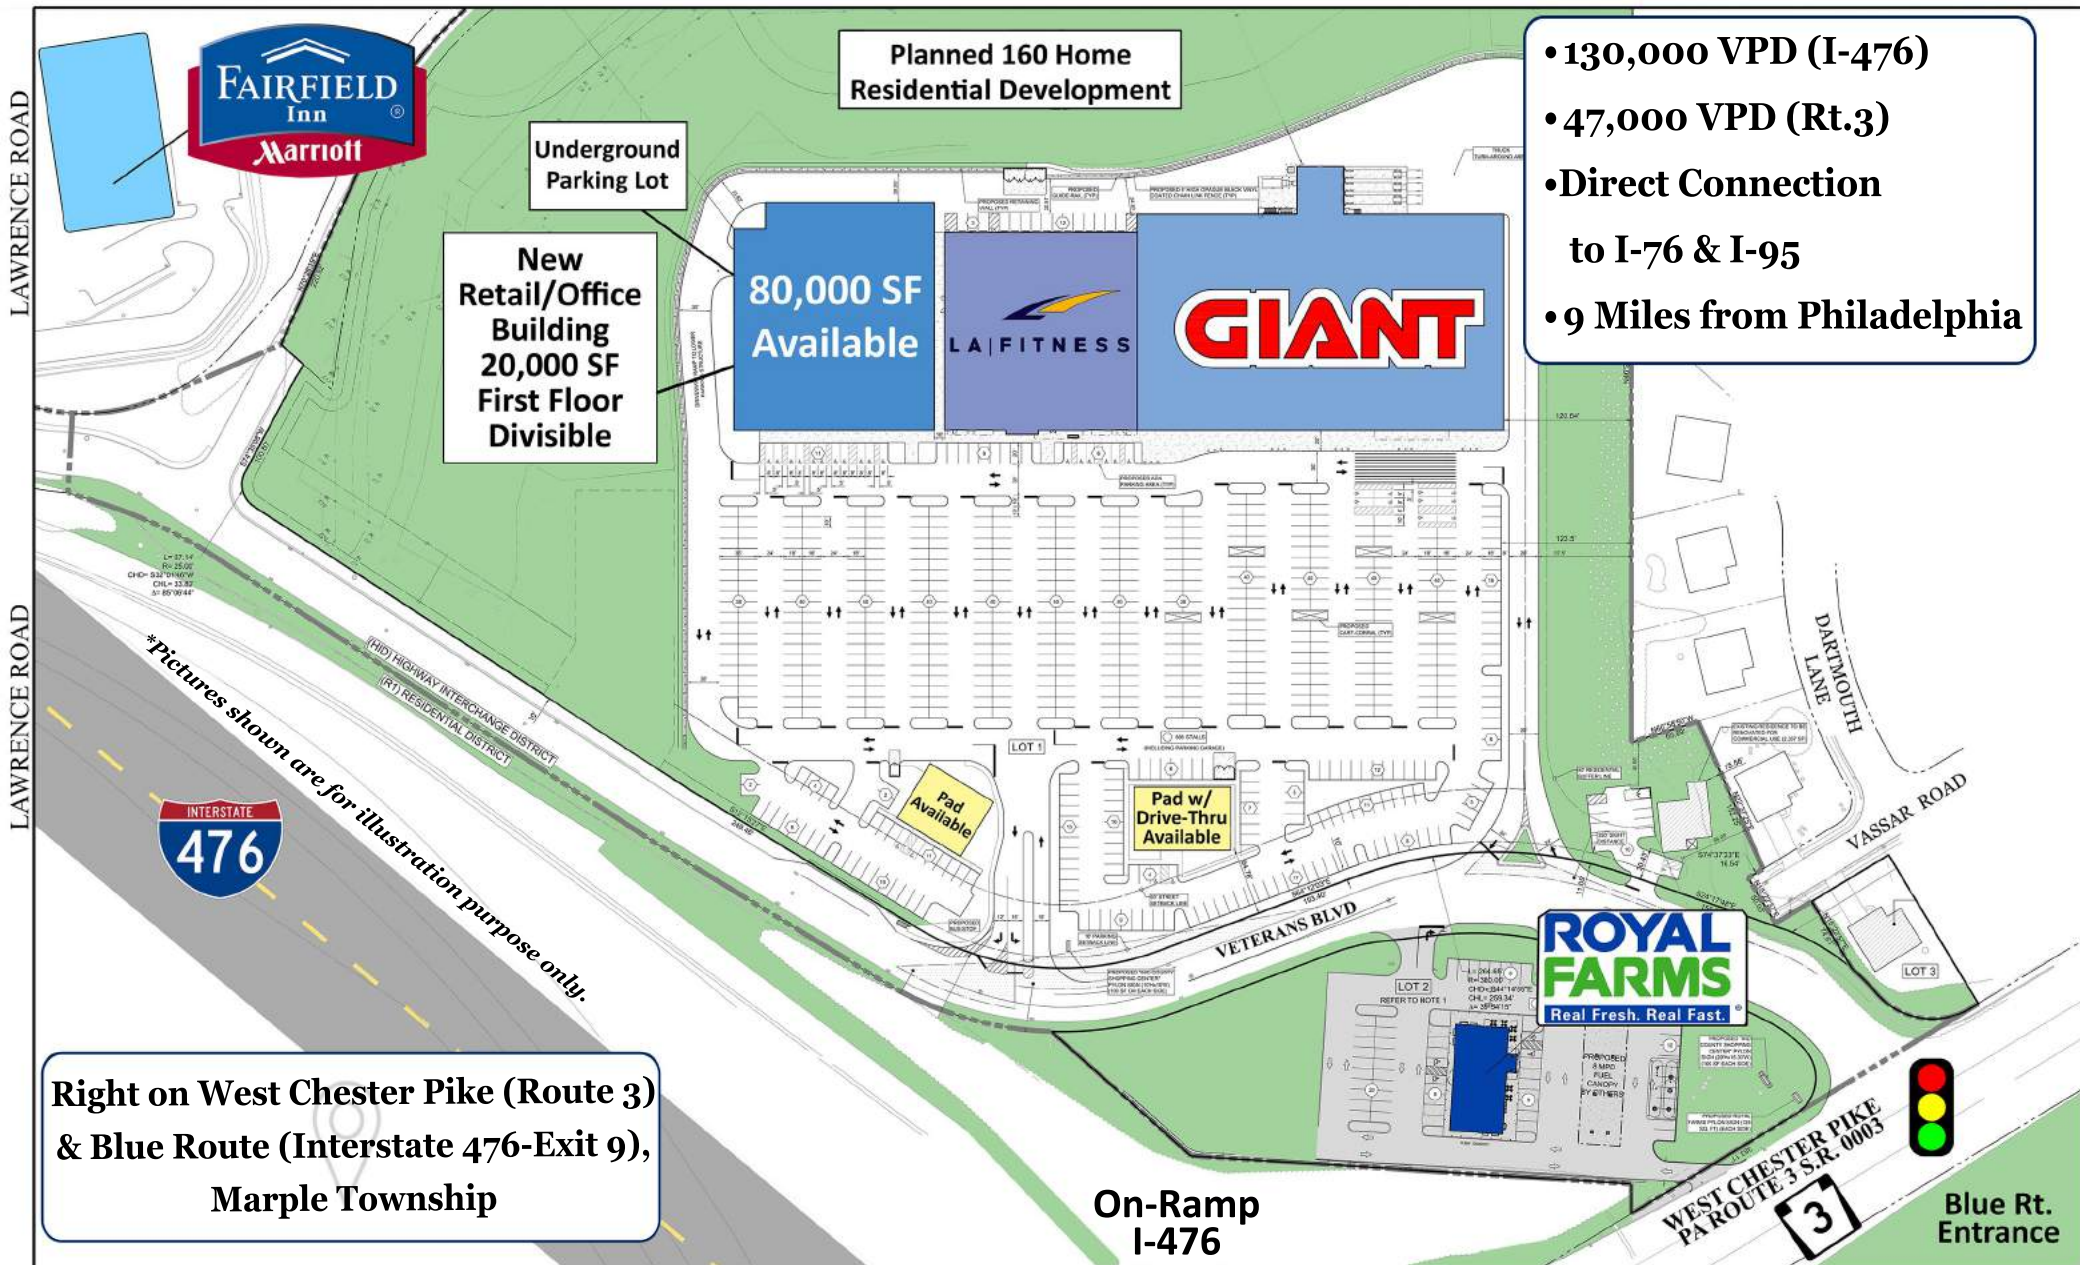

Mid-County Shopping Center

2170 West Chester Pike, Broomall, PA 19008

Vehicles Per Day
130,000 via Blue Rt.
47,000 via Rt. 3

	Population	Households	Avg. HH Income
3 Miles	106,489	39,823	\$161,100
5 Miles	325,929	121,699	\$148,900

Mid-County Shopping Center

2170 West Chester Pike, Broomall, PA 19008

- 130,000 VPD (I-476)
- 47,000 VPD (Rt.3)
- Direct Connection to I-76 & I-95
- 9 Miles from Philadelphia

Right on West Chester Pike (Route 3) & Blue Route (Interstate 476-Exit 9), Marple Township

Building a Better Future in Delaware County, PA

• Since 1960 •

9 Mile Span