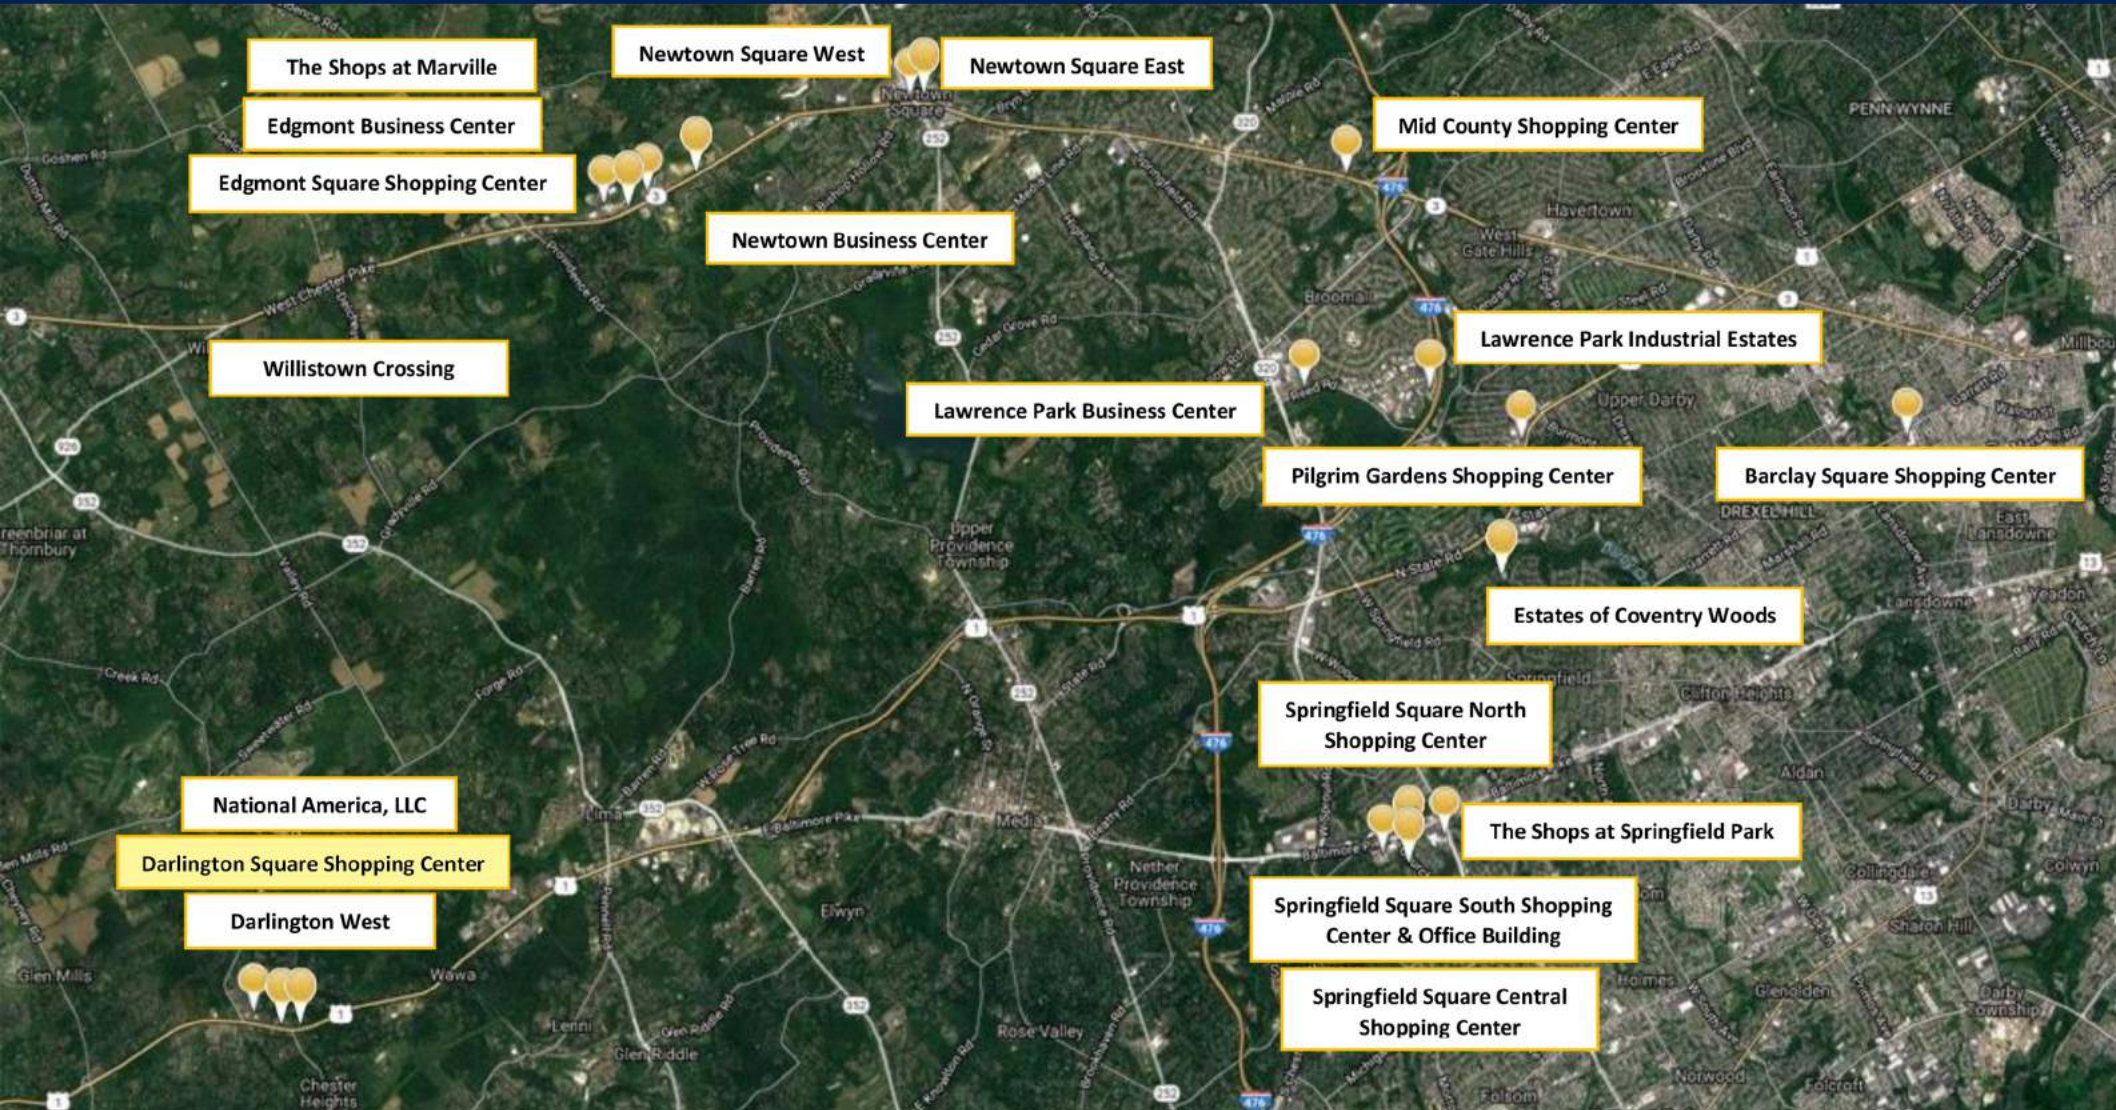

Darlington Square Shopping Center

31 West Baltimore Pike (Route 1), Glen Mills, PA 19342

Darlington Woods Condos
380 Units

TENANTS

- Walgreens
- Darlington Cleaners
- Omnia Nails
- State Farm
- Pizzeria Maki
- Nudy's Café - Coming Soon!

Future Pad Site - Available

**Pictures shown are for illustration purpose only.*

Building a Better Future in Delaware County, PA

• Since 1960 •

9 Mile Span