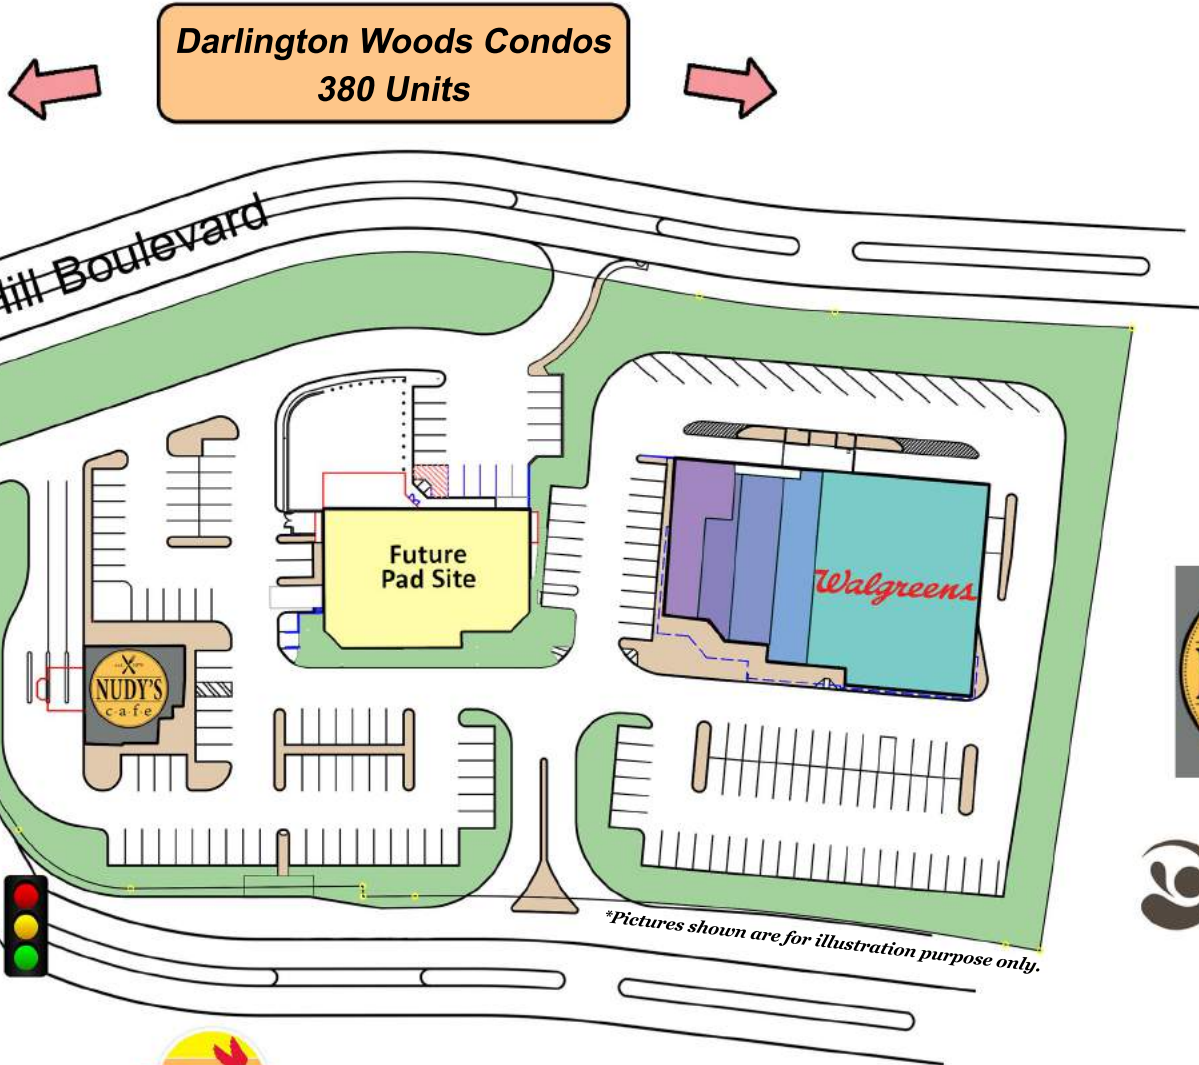

Darlington Square Shopping Center

31 West Baltimore Pike (Route 1), Glen Mills, PA 19342

	<u>Population</u>	<u>Households</u>	<u>Avg. HH Income</u>	35,000 Vehicles Per Day
3 Miles	27,087	9,512	\$157,000	
5 Miles	88,576	33,000	\$164,000	

Darlington Square Shopping Center

31 West Baltimore Pike (Route 1), Glen Mills, PA 19342

Darlington Woods Condos
380 Units

TENANTS

- Walgreens
- Darlington Cleaners
- Omnia Nails
- State Farm
- Pizzeria Maki
- Nudy's Café - Coming Soon!

Future Pad Site - Available

**Pictures shown are for illustration purpose only.*

Building a Better Future in Delaware County, PA

• Since 1960 •

9 Mile Span