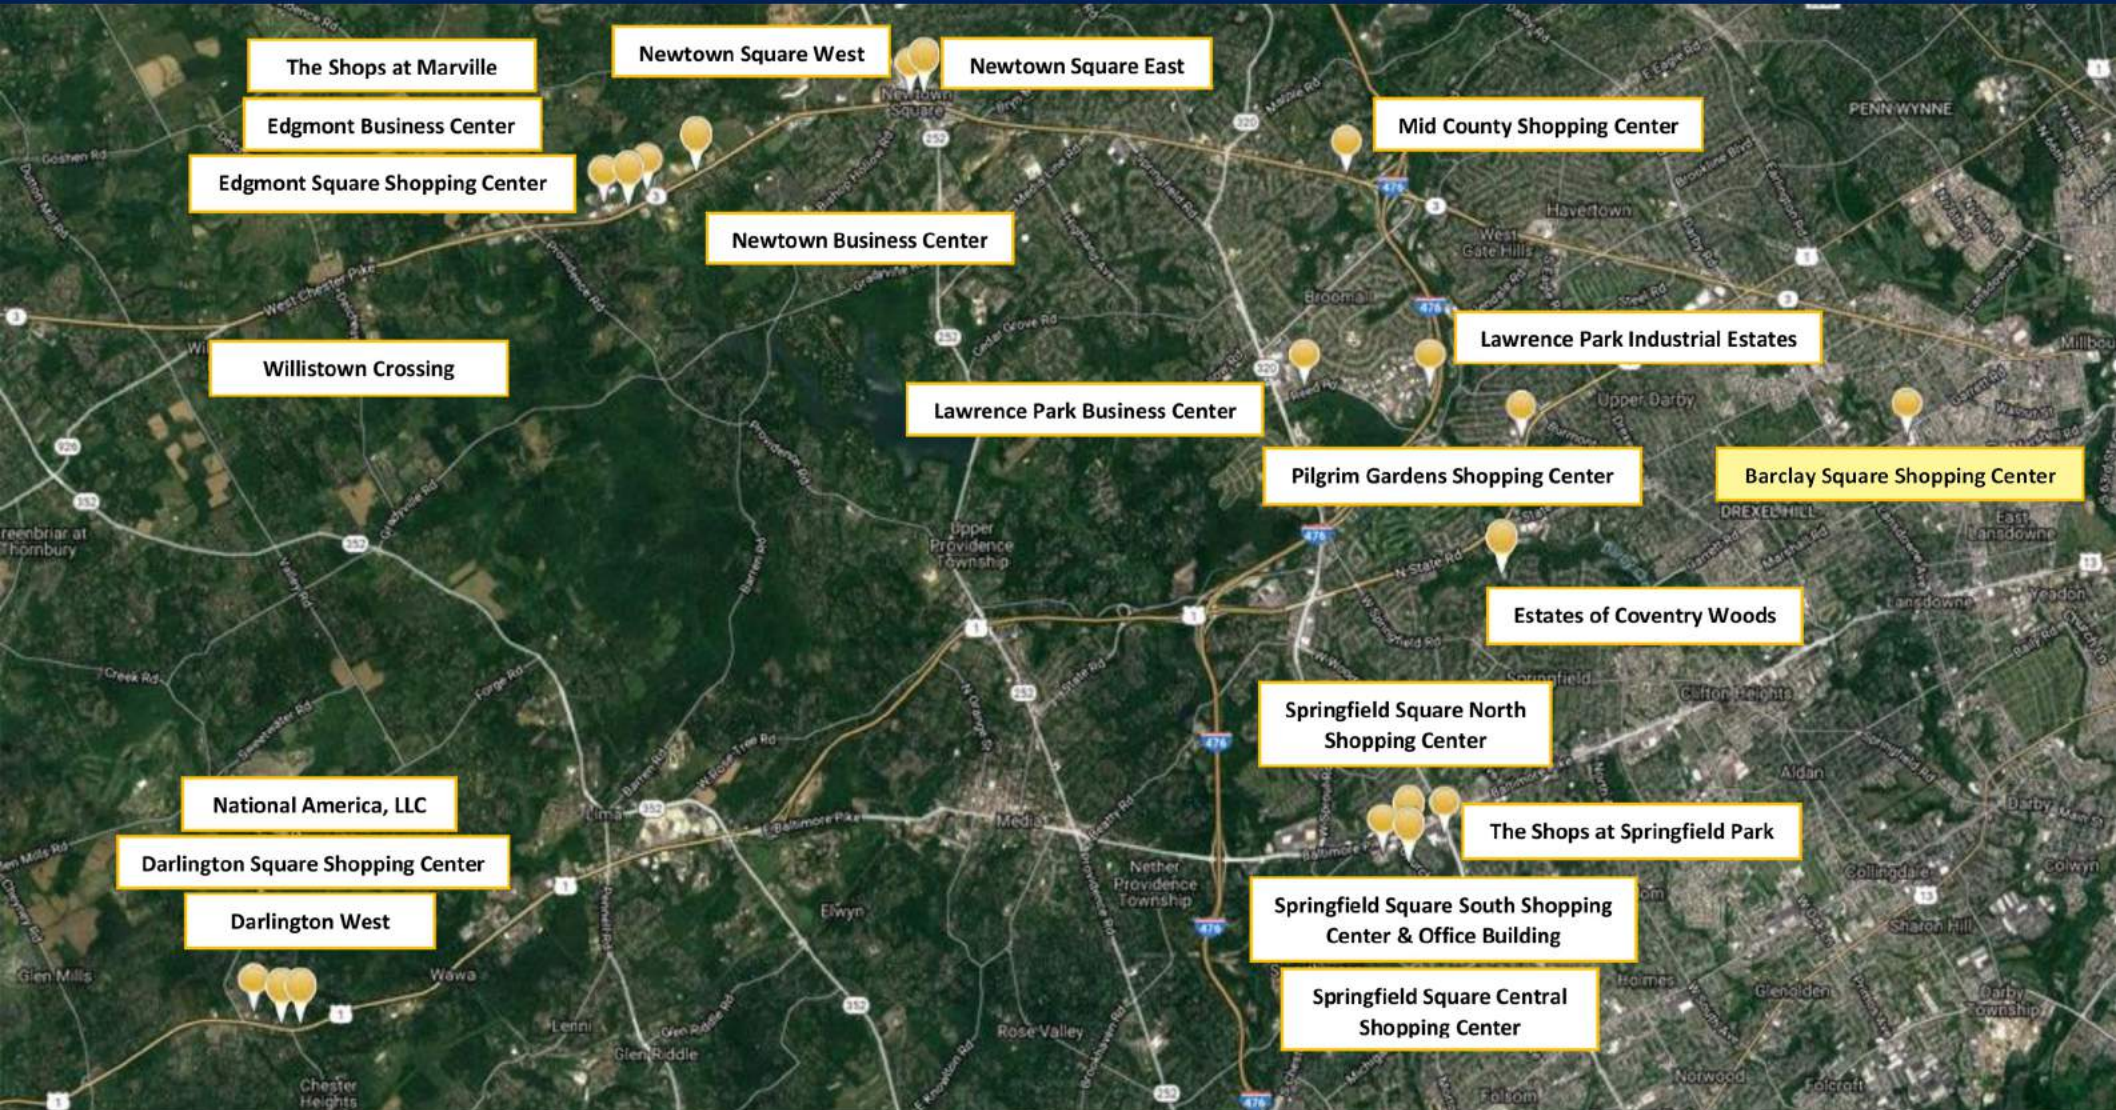

Barclay Square Shopping Center

1500-1570 Garrett Road, Upper Darby, PA 19082

TENANTS

LOCAL SCHOOLS

★ 10 Schools within 1.5 Miles

Approx. 10,000 Students

- Stonehurst Hills Elementary School
- Highland Park Elementary School
- Bywood Elementary School
- Beverly Hills Middle School
- St. Laurence School (Pre K-8th)
- Upper Darby High School
- Prendergast High School
- Bonner High School
- DCCC on Premises

**Pictures shown are for illustration purpose only.*

1.5 Mile Radius

**79,005 Population
Within 1.5 Miles**

**10 Schools within 1.5 Miles
Approx. 10,000 Students**

Building a Better Future in Delaware County, PA

• Since 1960 •

9 Mile Span