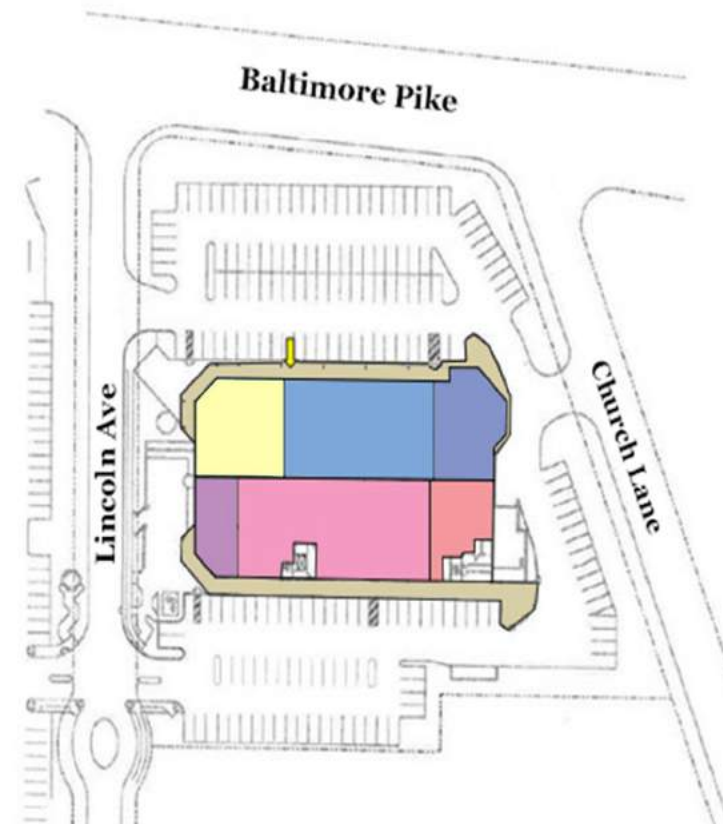

# Springfield Square Central Shopping Center

965 Baltimore Pike, Springfield, PA 19064

	Population	Households	Avg. HH Income	36,000 Vehicles Per Day
2 Miles	55,270	20,163	\$140,200	
3 Miles	141,295	55,253	\$123,600	

# Springfield Square Central Shopping Center

965 Baltimore Pike, Springfield, PA 19064

- Heart of the “Golden Mile”
- 36,000 Vehicles Per Day
- 1 Mile from I-476

Springfield Square North

Baltimore Pike

Main Line Health®  
five BELOW  
Bertucci's

Springfield Square Central

NATIONAL REALTY CORPORATION  
EST. 1960

LA FITNESS HOBBY LOBBY TARGET  
Chick-fil-A

The Shops at  
Springfield Park

# Building a Better Future in Delaware County, PA

• Since 1960 •

9 Mile Span