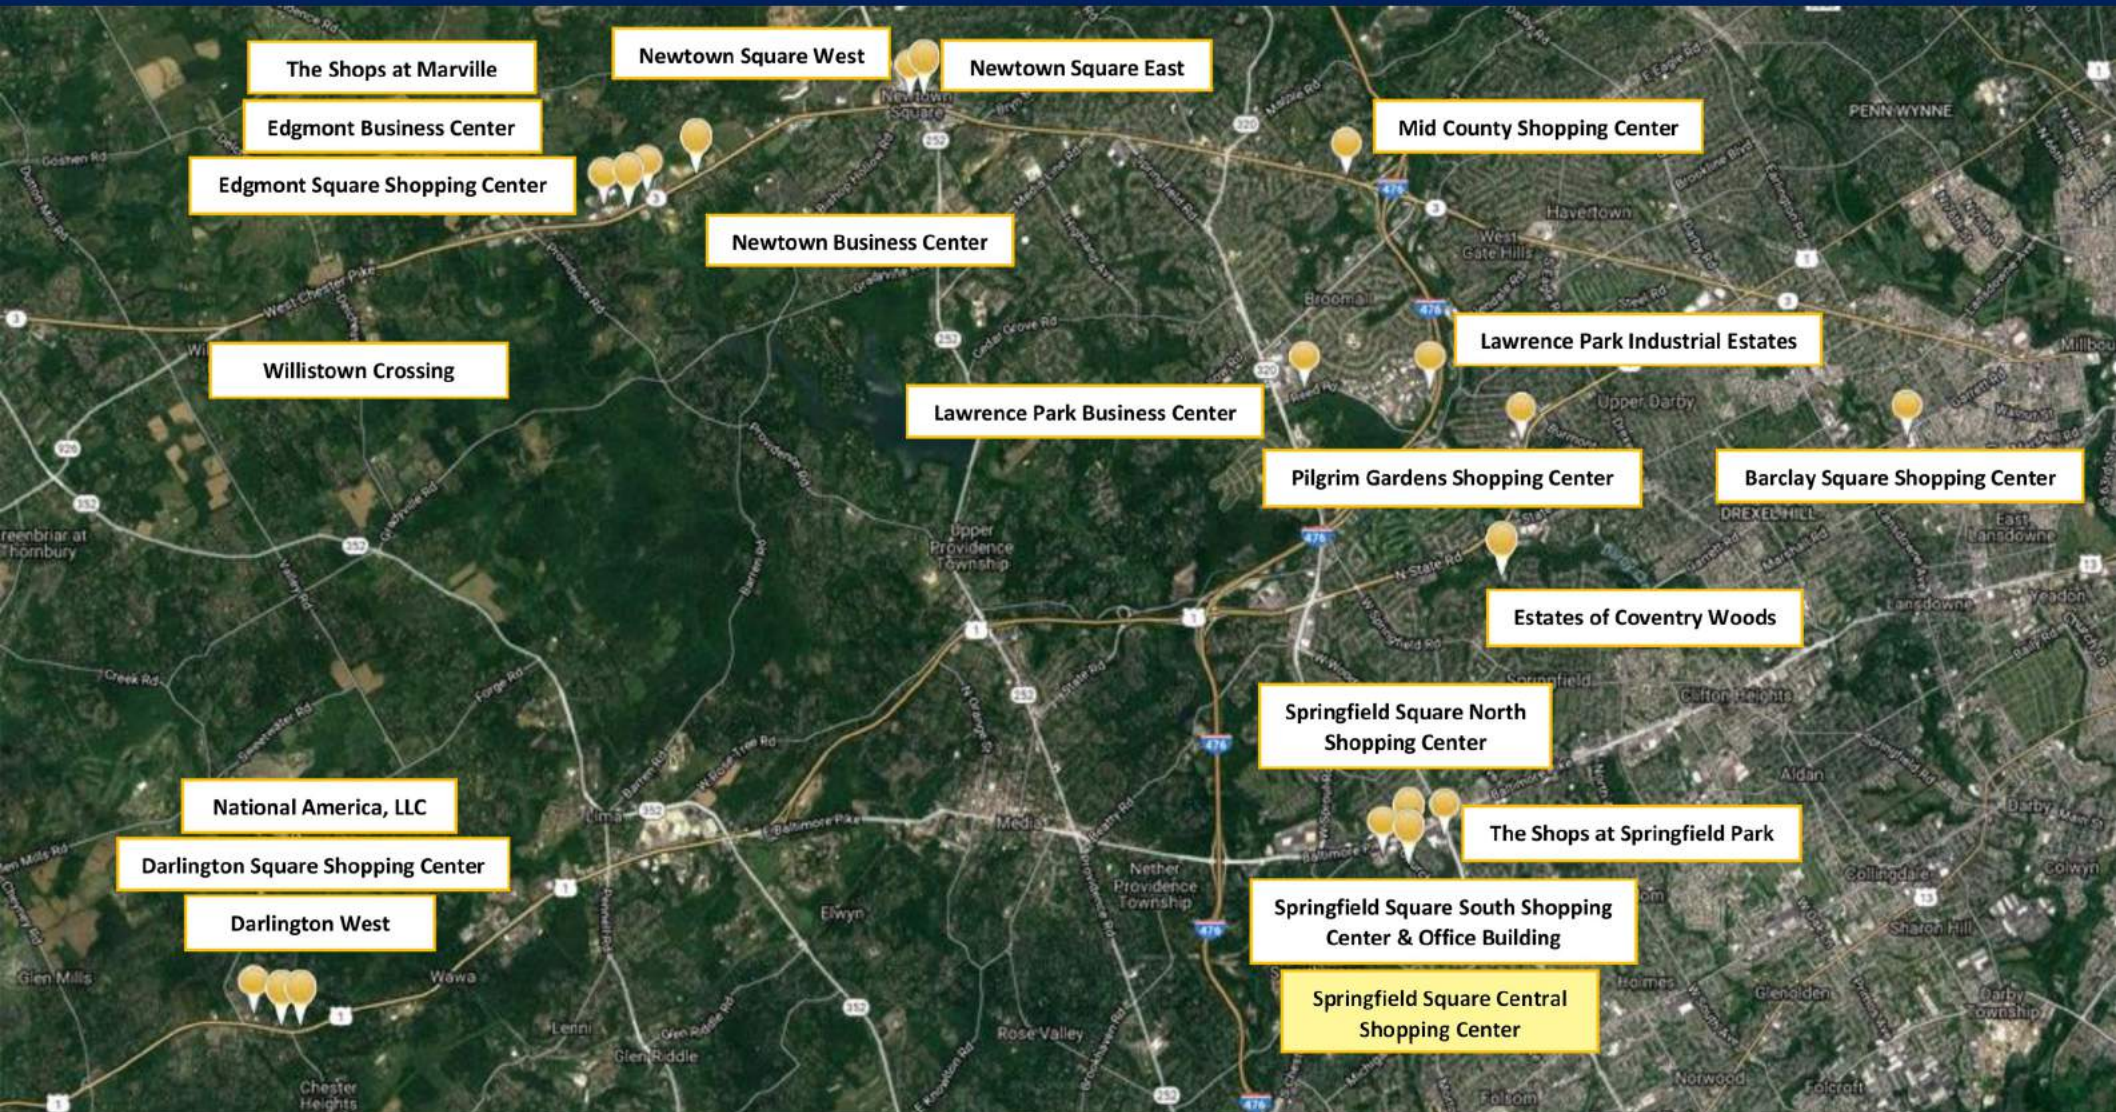

# Springfield Square Central Shopping Center

965 Baltimore Pike, Springfield, PA 19064

- Heart of the “Golden Mile”
- 36,000 Vehicles Per Day
- 1 Mile from I-476

# Join Our Family of Shopping Centers!

FedEx LONGHORN STEAKHOUSE  
FirstWatch THE DAYTIME CAFE Olive Garden  
Children's Hospital of Philadelphia

Springfield Square South

RALLY HOUSE LOCAL STUFF GIANT  
SHAKE SHACK Panera BREAD

Springfield Square North

Baltimore Pike

Main Line Health®  
five BELOW  
Bertucci's

Springfield Square Central

NATIONAL REALTY CORPORATION  
EST. 1960

LA FITNESS HOBBY LOBBY TARGET  
Chick-fil-A

The Shops at  
Springfield Park

# Building a Better Future in Delaware County, PA

• Since 1960 •

9 Mile Span