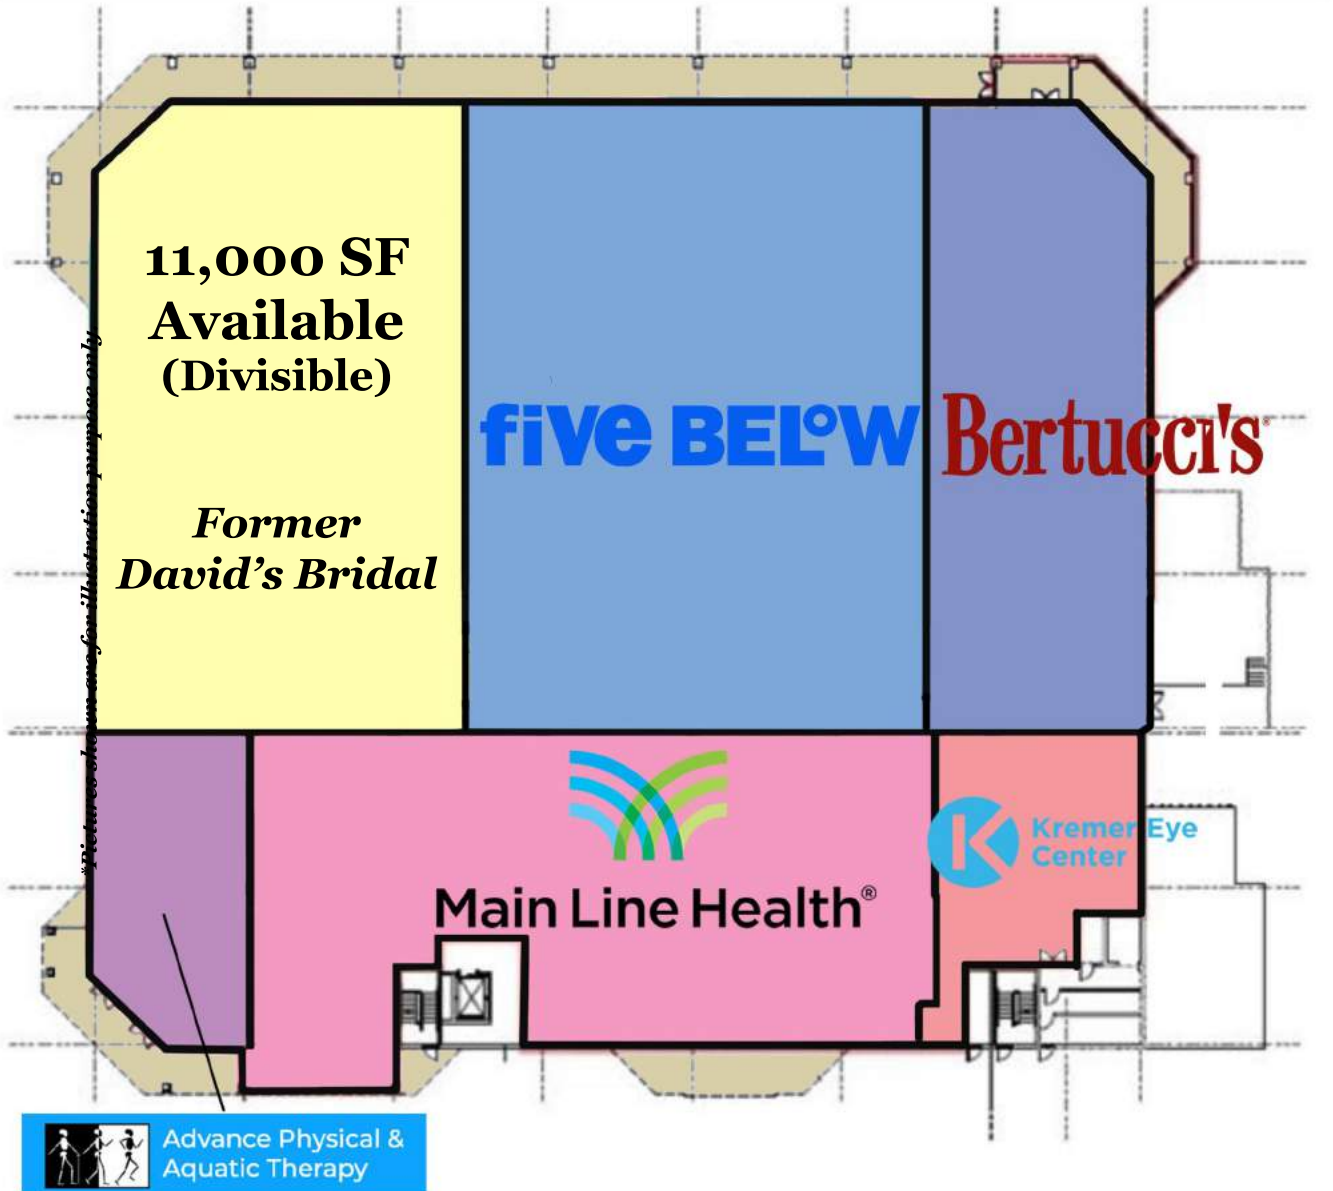

# Springfield Square Central Shopping Center

965 Baltimore Pike, Springfield, PA 19064

	Population	Households	Avg. HH Income	36,000 Vehicles Per Day
2 Miles	55,270	20,163	\$140,200	
3 Miles	141,295	55,253	\$123,600	

# Springfield Square Central Shopping Center

965 Baltimore Pike, Springfield, PA 19064

- Heart of the “Golden Mile”
- 36,000 Vehicles Per Day
- 1 Mile from I-476

Springfield Square North

Baltimore Pike

Main Line Health®  
five BELOW  
Bertucci's

Springfield Square Central

NATIONAL REALTY CORPORATION  
EST. 1960

LA FITNESS HOBBY LOBBY TARGET  
Chick-fil-A

The Shops at  
Springfield Park

# Building a Better Future in Delaware County, PA

• Since 1960 •

9 Mile Span