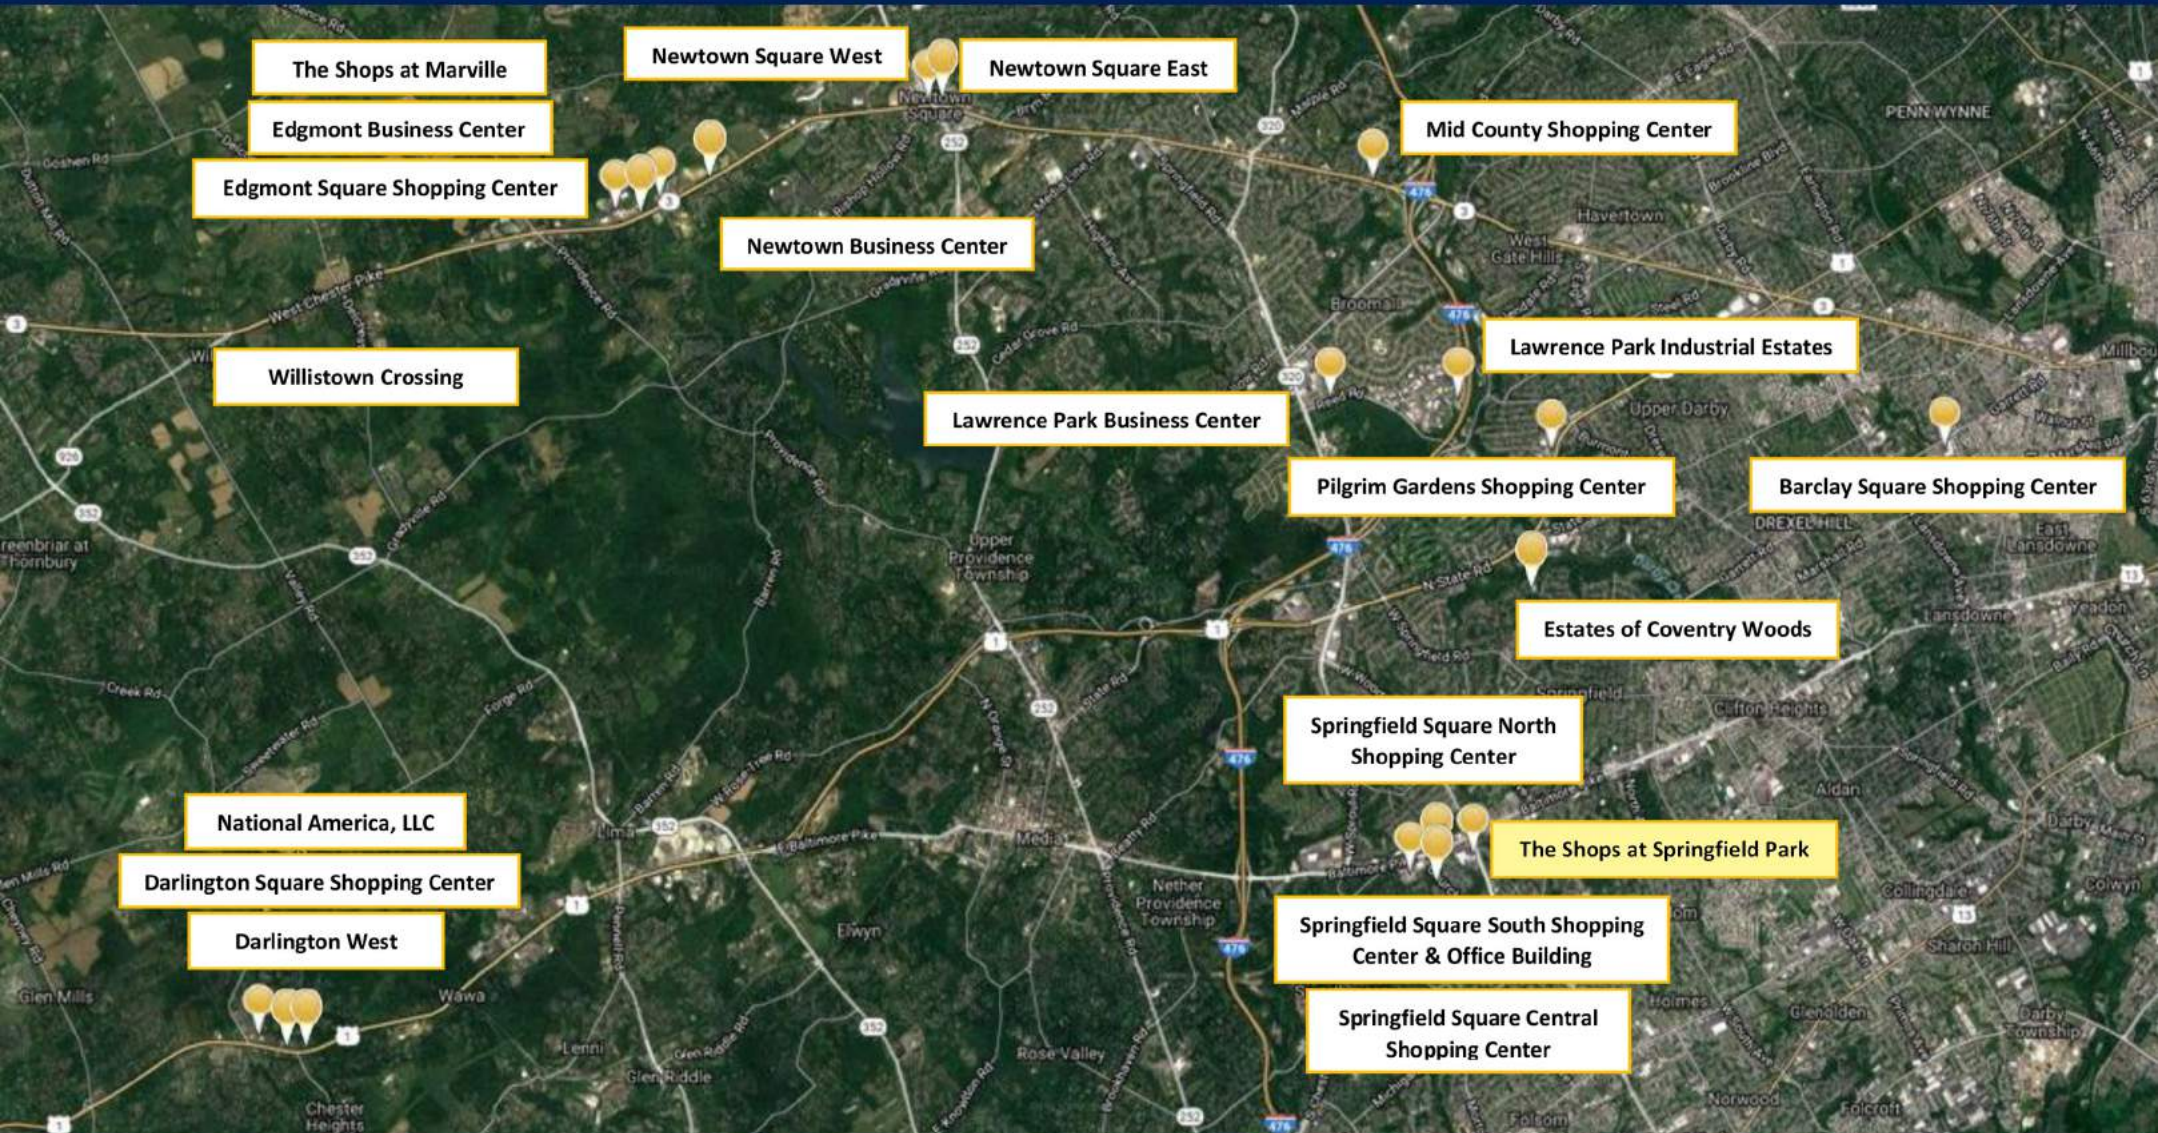

The Shops at Springfield Park

At "Main and Main"
825-857 Baltimore Pike, Springfield, PA 19064

	Population	Households	Avg. HH Income	36,000 Vehicles Per Day
2 Miles	63,219	23,426	\$131,500	
3 Miles	152,664	59,458	\$118,500	

Join Our Family of Shopping Centers!

FedEx LONGHORN STEAKHOUSE
FirstWatch THE DAYTIME CAFE Olive Garden
CH Children's Hospital of Philadelphia

Springfield Square South

RALLY HOUSE LOCAL STUFF GIANT
SHAKE SHACK Panera BREAD

Springfield Square North

Baltimore Pike

Main Line Health®
five BELOW
Bertucci's

Springfield Square Central

NATIONAL REALTY CORPORATION
EST. 1960

LA FITNESS HOBBY LOBBY TARGET
Chick-fil-A

The Shops at Springfield Park

Building a Better Future in Delaware County, PA

• Since 1960 •

9 Mile Span