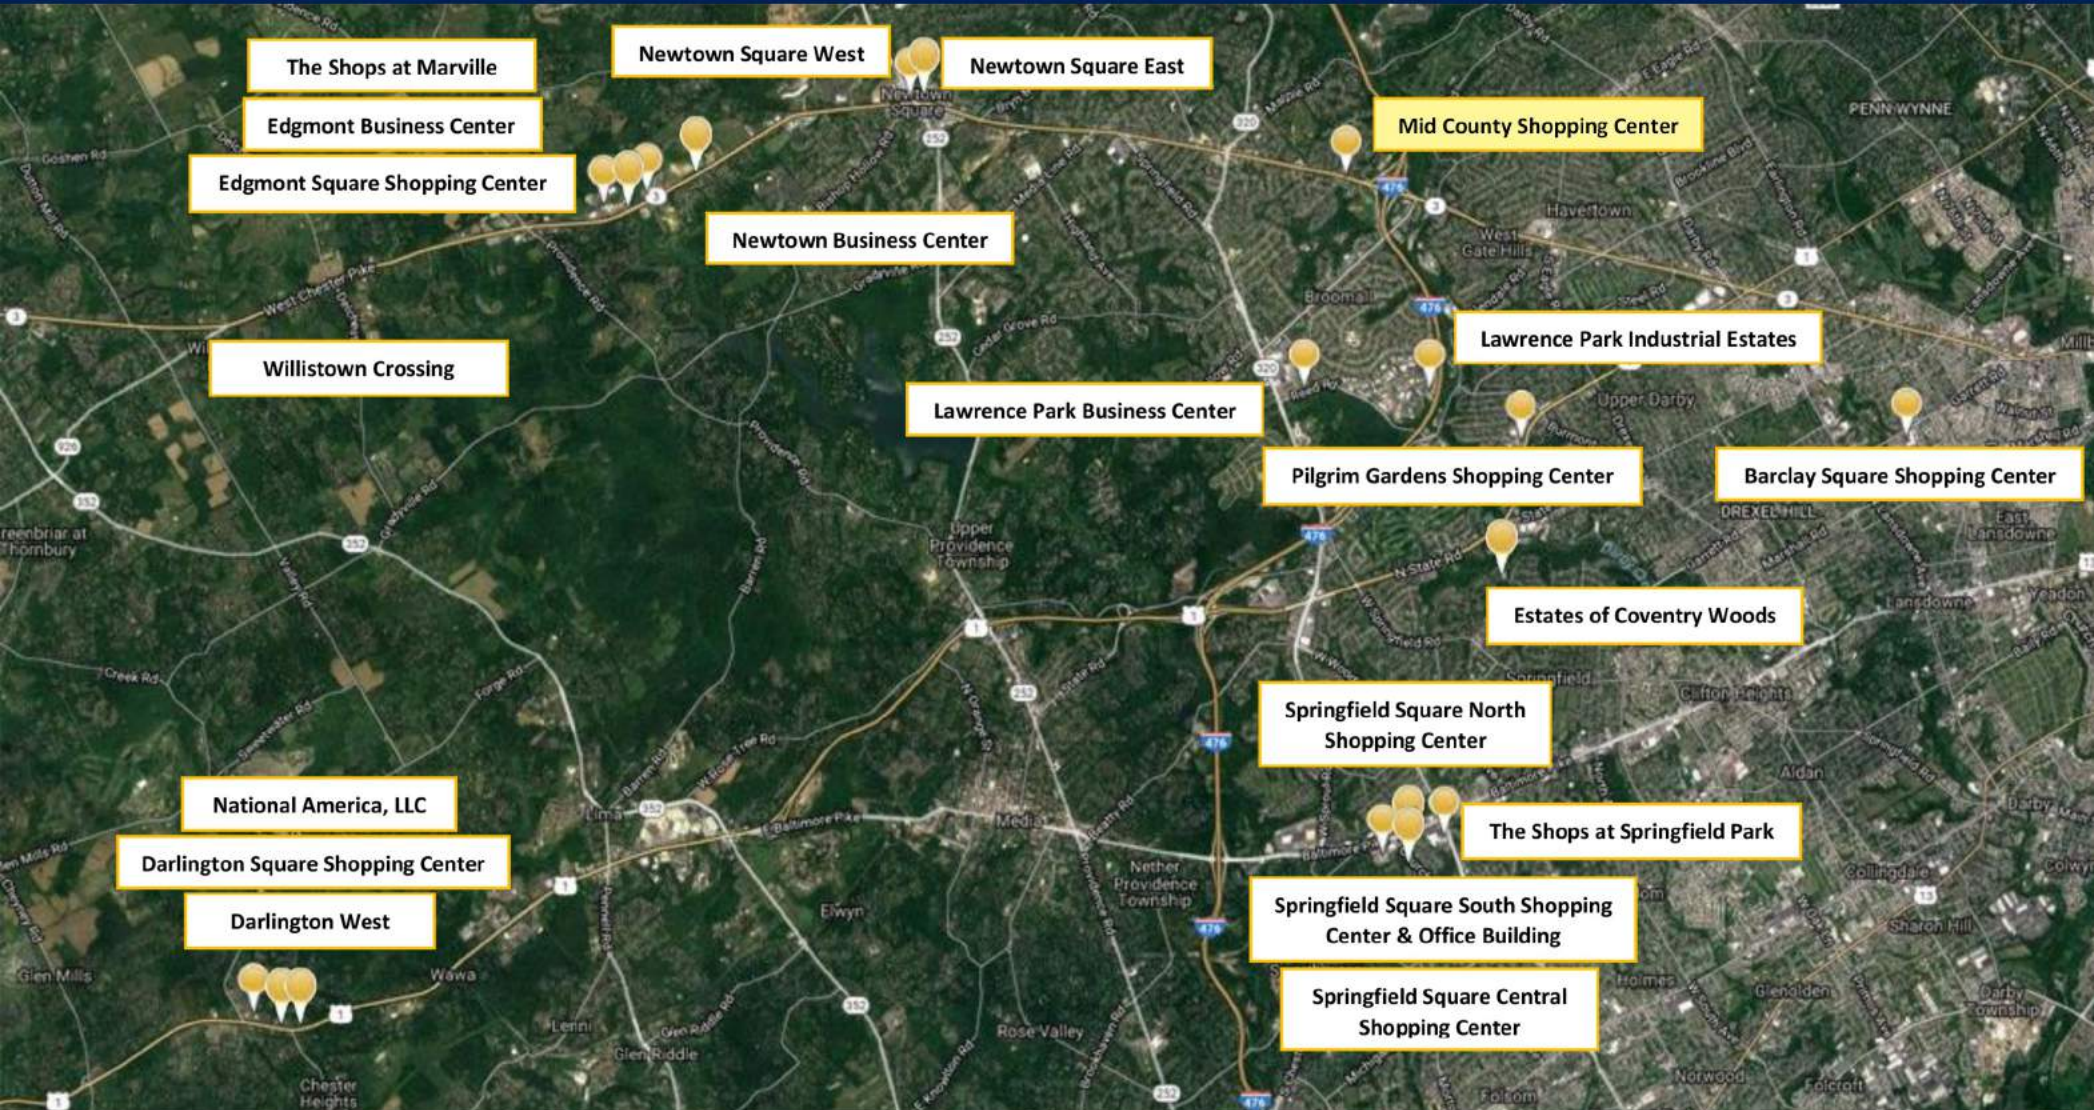

# Mid-County Shopping Center

2170 West Chester Pike, Broomall, PA 19008

Vehicles Per Day  
130,000 via Blue Rt.  
47,000 via Rt. 3

	Population	Households	Avg. HH Income
2 Miles	49,330	16,611	\$153,900
3 Miles	104,694	39,218	\$119,700

# Mid-County Shopping Center

2170 West Chester Pike, Broomall, PA 19008

- 130,000 VPD (I-476)
- 47,000 VPD (Rt.3)
- Direct Connection to I-76 & I-95
- 9 Miles from Philadelphia

**Right on West Chester Pike (Route 3) & Blue Route (Interstate 476-Exit 9), Marple Township**

# Building a Better Future in Delaware County, PA

• Since 1960 •

9 Mile Span