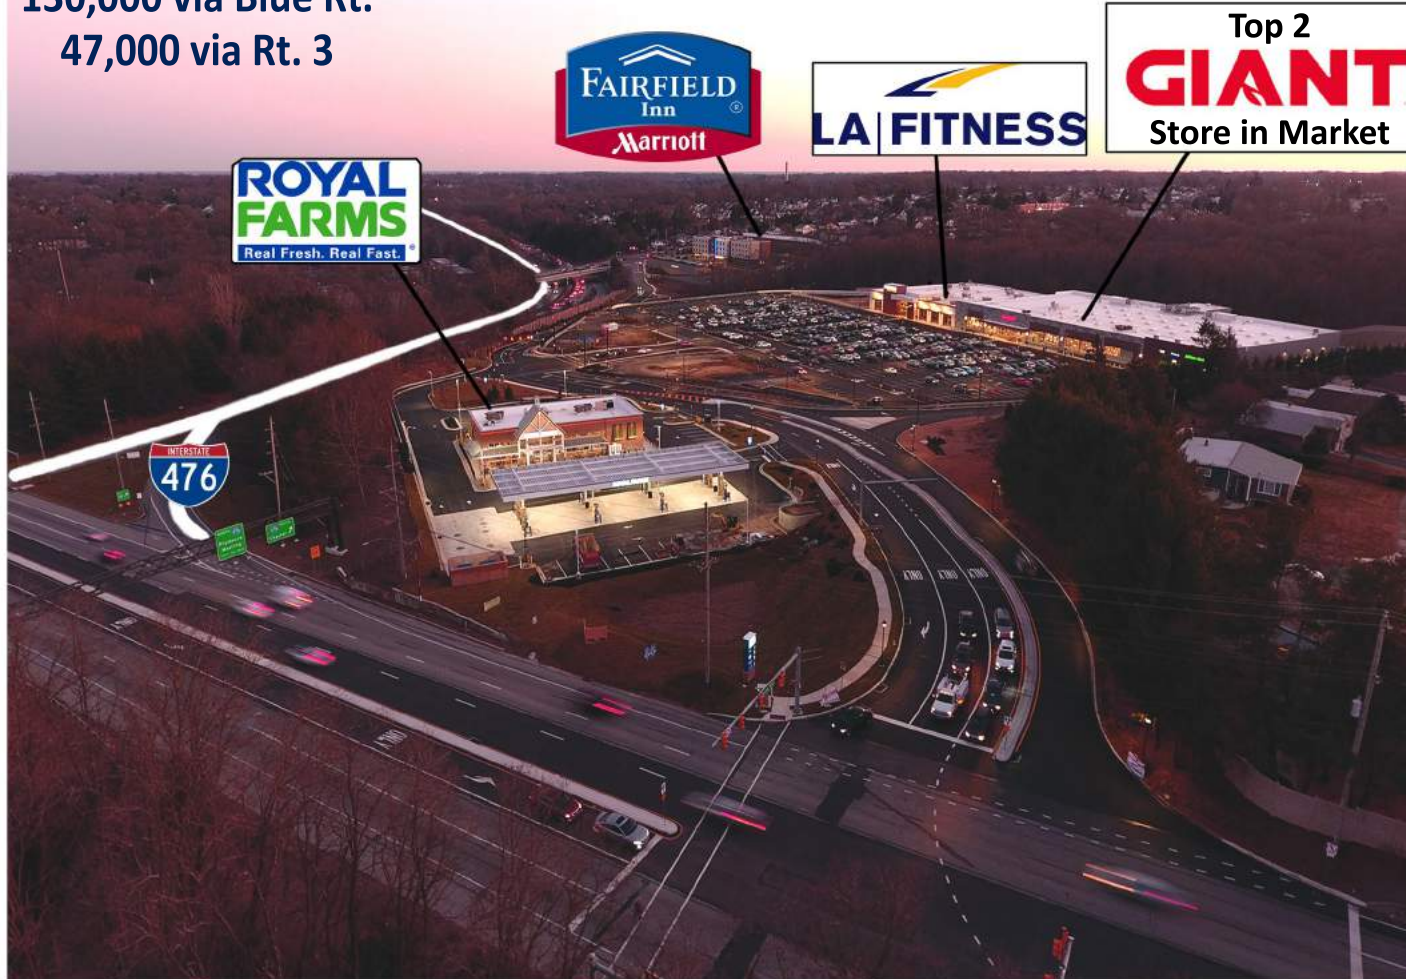

# Mid-County Shopping Center

2170 West Chester Pike, Broomall, PA 19008

Vehicles Per Day  
130,000 via Blue Rt.  
47,000 via Rt. 3

	Population	Households	Avg. HH Income
2 Miles	49,330	16,611	\$153,900
3 Miles	104,694	39,218	\$119,700

# Mid-County Shopping Center

2170 West Chester Pike, Broomall, PA 19008

- 130,000 VPD (I-476)
- 47,000 VPD (Rt.3)
- Direct Connection to I-76 & I-95
- 9 Miles from Philadelphia

**Right on West Chester Pike (Route 3) & Blue Route (Interstate 476-Exit 9), Marple Township**

# Building a Better Future in Delaware County, PA

• Since 1960 •

9 Mile Span