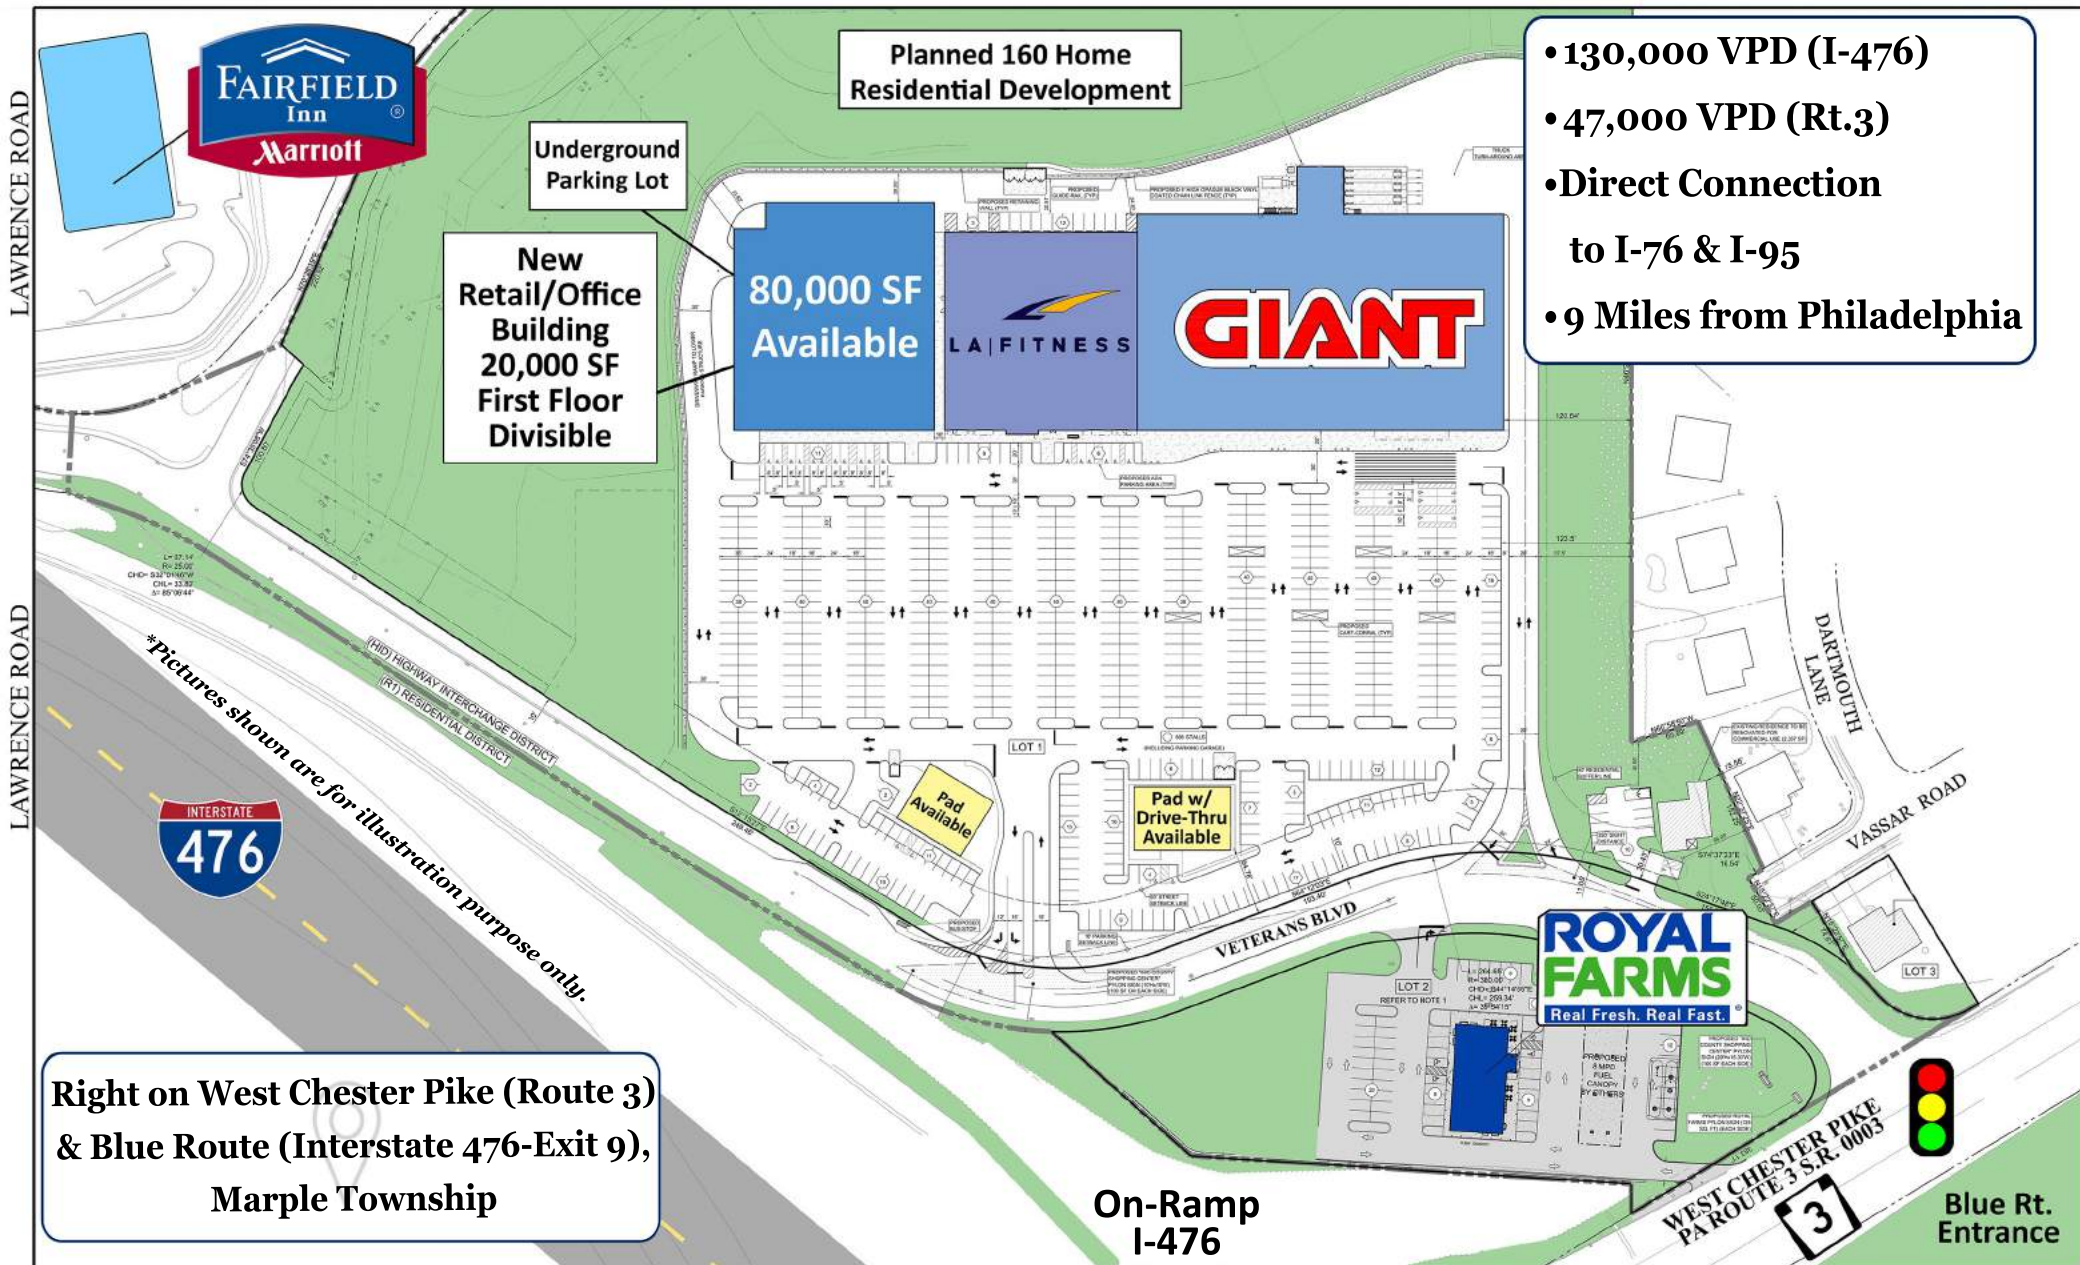

# Mid-County Shopping Center

2170 West Chester Pike, Broomall, PA 19008

Vehicles Per Day  
130,000 via Blue Rt.  
47,000 via Rt. 3

	Population	Households	Avg. HH Income
2 Miles	49,330	16,611	\$153,900
3 Miles	104,694	39,218	\$119,700

# Mid-County Shopping Center

2170 West Chester Pike, Broomall, PA 19008

- 130,000 VPD (I-476)
- 47,000 VPD (Rt.3)
- Direct Connection to I-76 & I-95
- 9 Miles from Philadelphia

**Right on West Chester Pike (Route 3) & Blue Route (Interstate 476-Exit 9), Marple Township**

# Building a Better Future in Delaware County, PA

• Since 1960 •

9 Mile Span