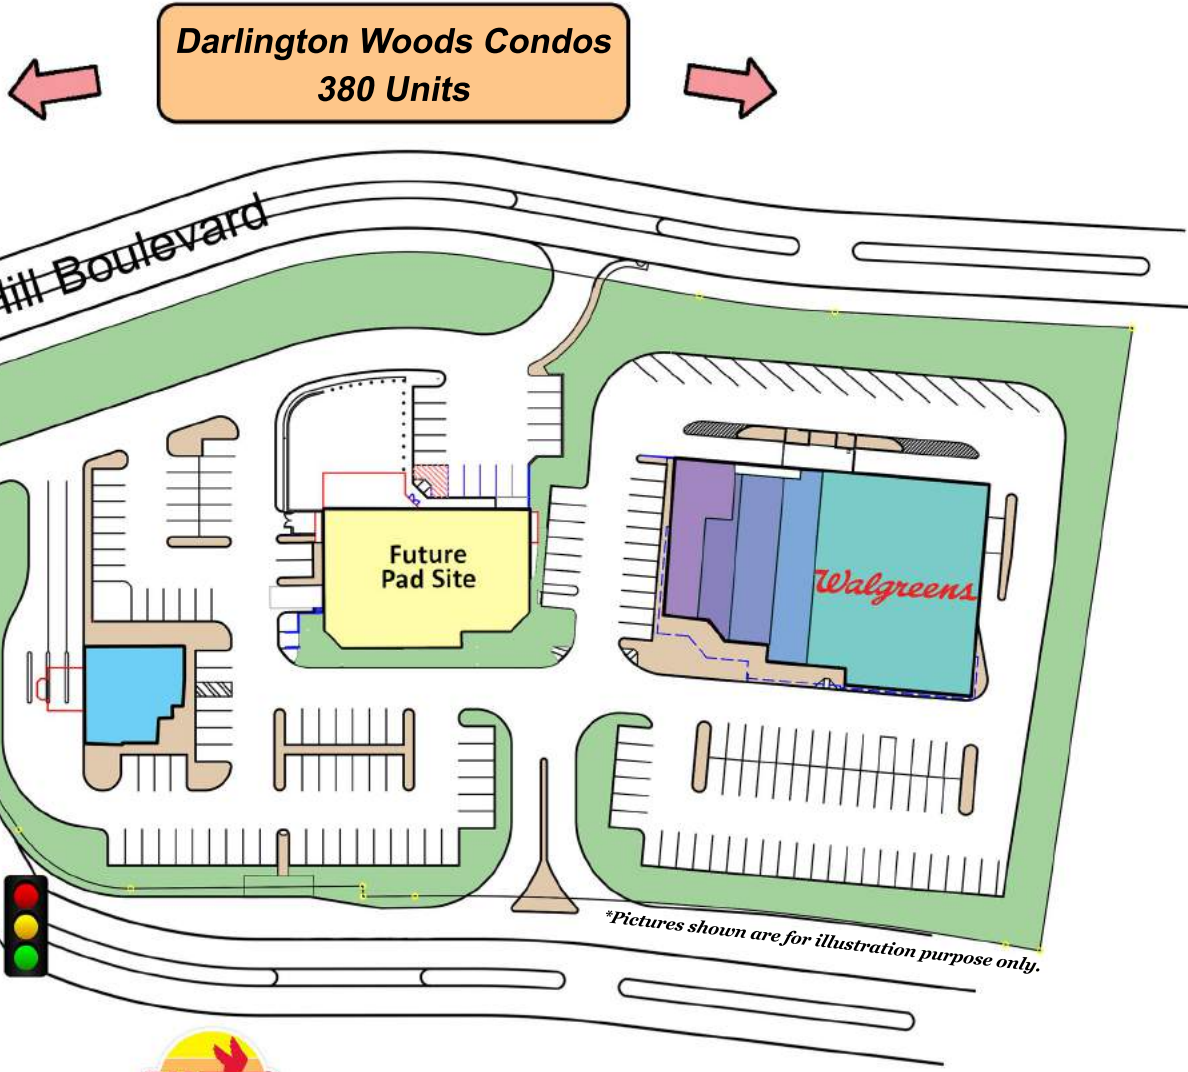

Darlington Square Shopping Center

31 West Baltimore Pike (Route 1), Glen Mills, PA 19342

	<u>Population</u>	<u>Households</u>	<u>Avg. HH Income</u>	35,000 Vehicles Per Day
2 Miles	12,813	4,276	\$148,400	
3 Miles	33,686	12,245	\$154,800	

Darlington Square Shopping Center

31 West Baltimore Pike (Route 1), Glen Mills, PA 19342

Darlington Woods Condos
380 Units

TENANTS

- Walgreens
- Darlington Cleaners
- Omnia Nails
- State Farm
- Pizzeria Maki
- Pad Site - Lease Pending

Future Pad Site - Available

**Pictures shown are for illustration purpose only.*

Building a Better Future in Delaware County, PA

• Since 1960 •

9 Mile Span