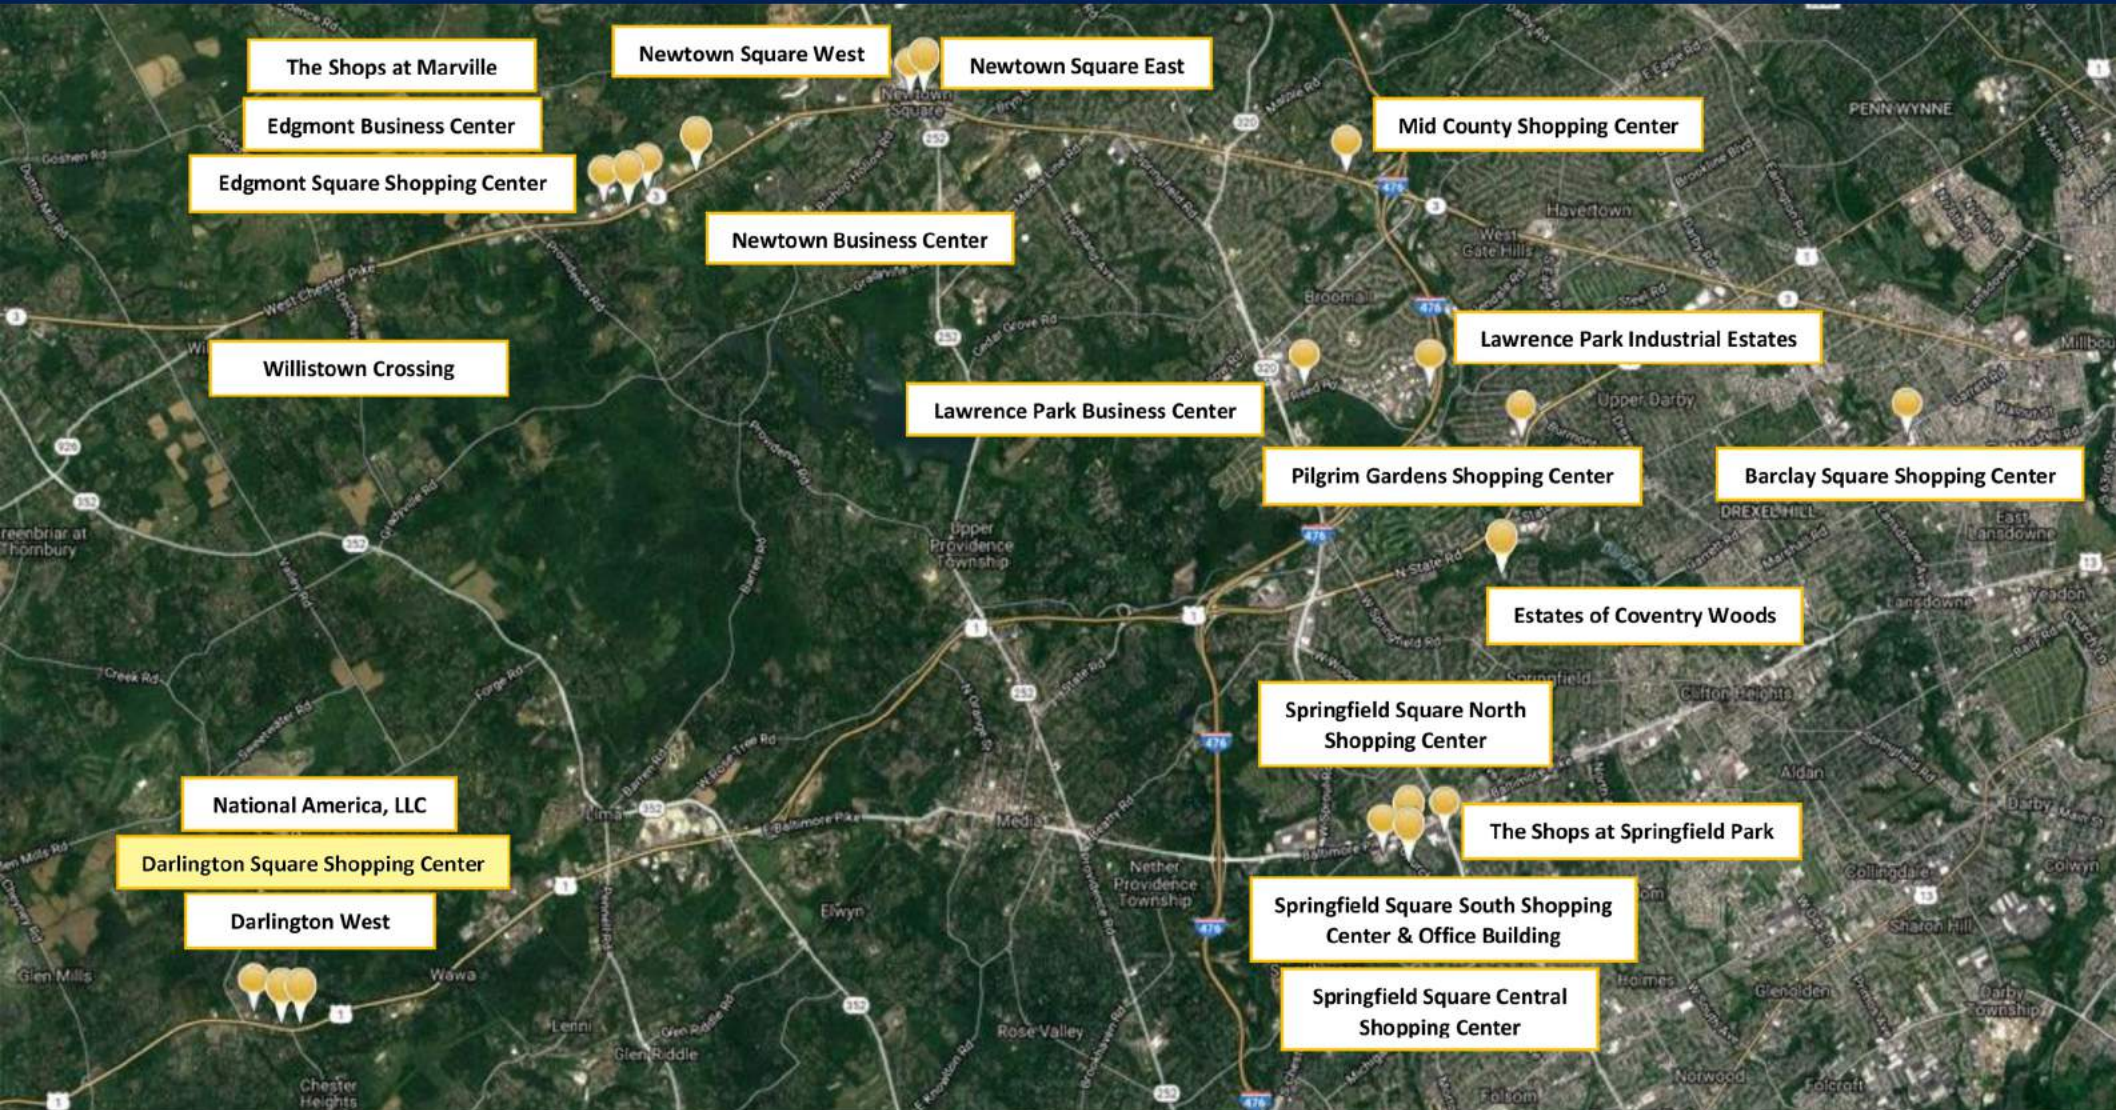

Darlington Square Shopping Center

31 West Baltimore Pike (Route 1), Glen Mills, PA 19342

	<u>Population</u>	<u>Households</u>	<u>Avg. HH Income</u>	35,000 Vehicles Per Day
2 Miles	12,813	4,276	\$148,400	
3 Miles	33,686	12,245	\$154,800	

Darlington Square Shopping Center

31 West Baltimore Pike (Route 1), Glen Mills, PA 19342

Darlington Woods Condos
380 Units

TENANTS

- Walgreens
- Darlington Cleaners
- Omnia Nails
- State Farm
- Pizzeria Maki
- Pad Site - Lease Pending

Future Pad Site - Available

**Pictures shown are for illustration purpose only.*

Building a Better Future in Delaware County, PA

• Since 1960 •

9 Mile Span