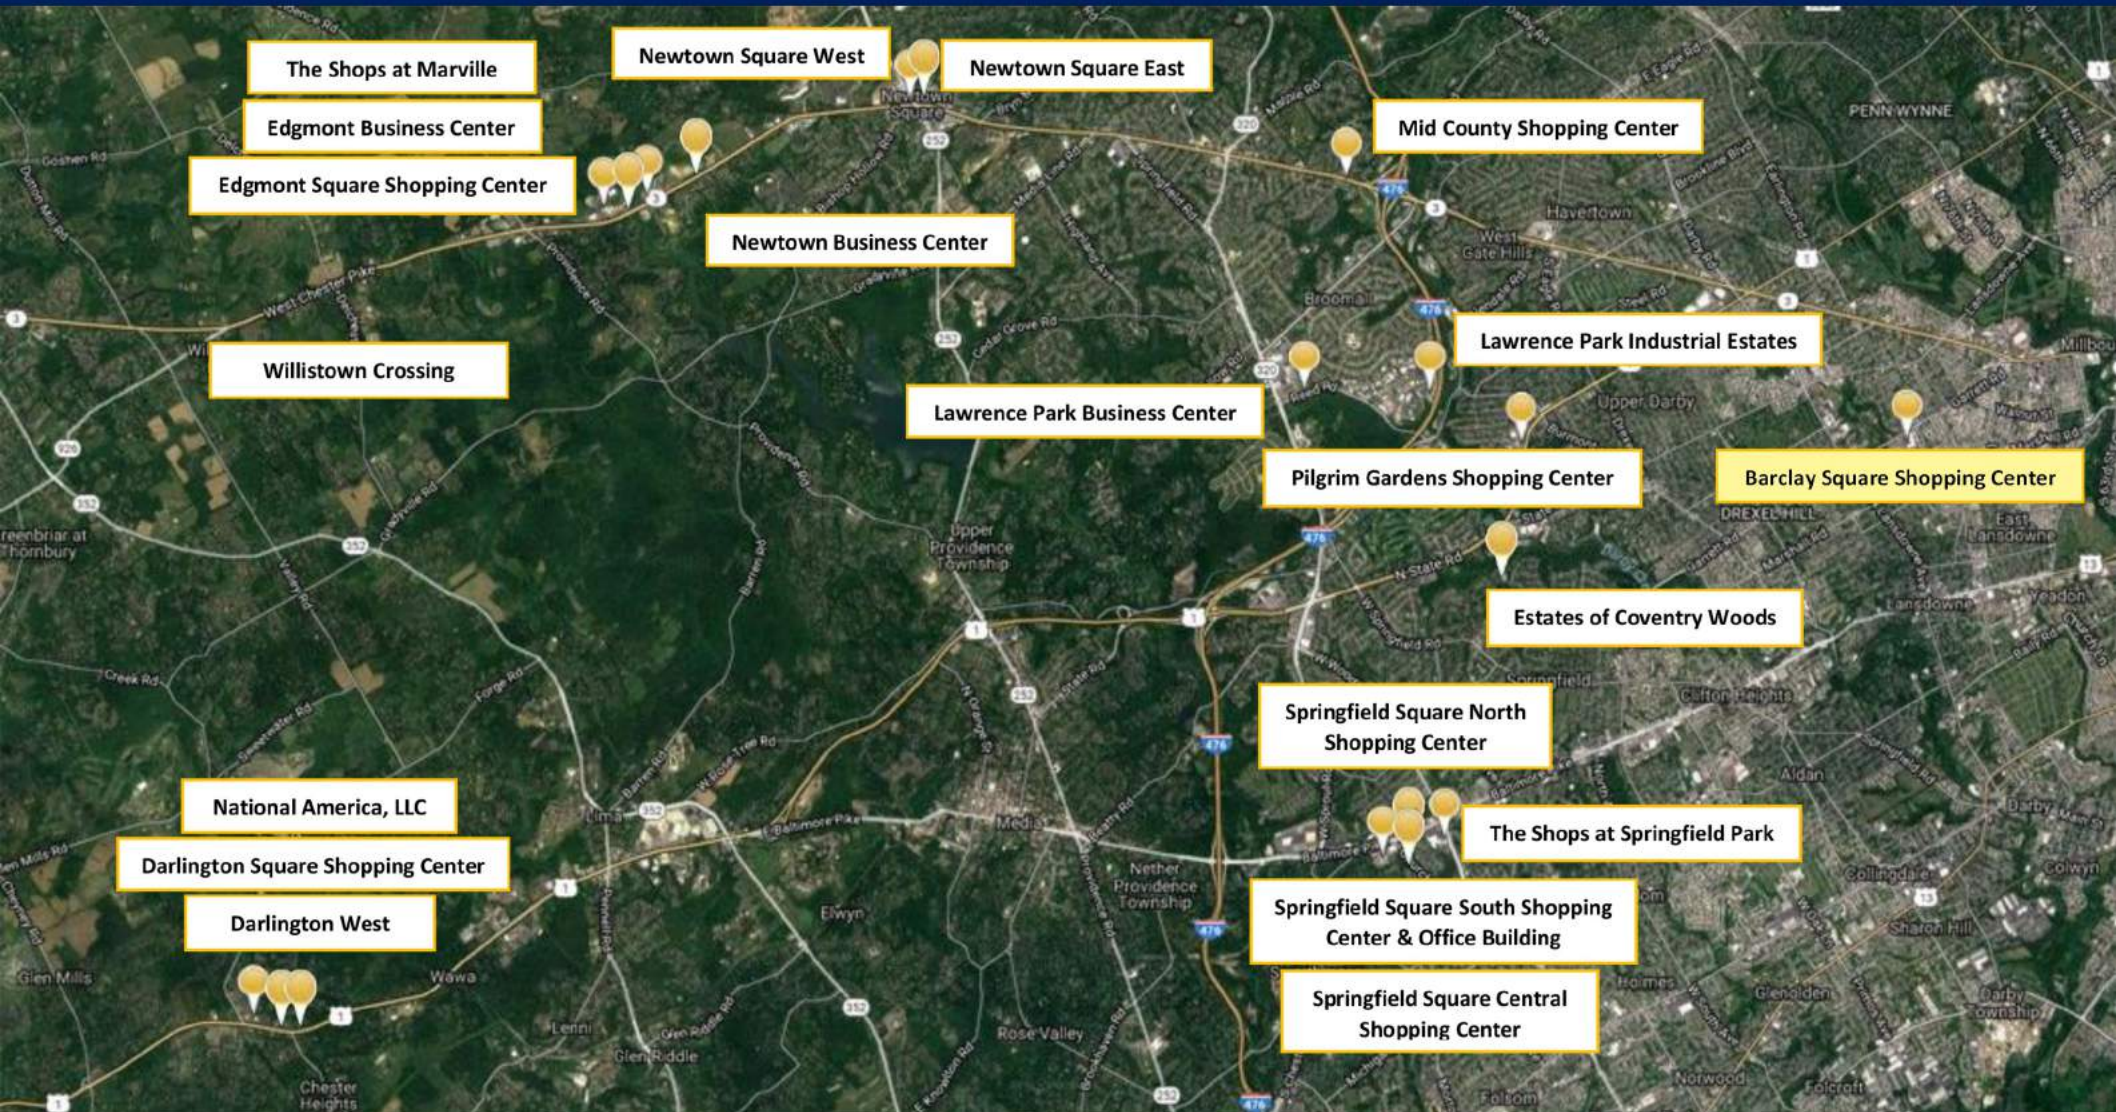

Barclay Square Shopping Center

1500-1570 Garrett Road, Upper Darby, PA 19082

TENANTS

FINE WINE & GOOD SPIRITS

—LOCAL SCHOOLS—

★ 10 Schools within 1.5 Miles

Approx. 10,000 Students

- Stonehurst Hills Elementary School
- Highland Park Elementary School
- Bywood Elementary School
- Beverly Hills Middle School
- St. Laurence School (Pre K-8th)
- Upper Darby High School
- Prendergast High School
- Bonner High School
- DCCC on Premises

*Pictures shown are for illustration purpose only.

1.5 Mile Radius

**79,000 Population
Within 1.5 Miles**

**10 Schools within 1.5 Miles
Approx. 10,000 Students**

Building a Better Future in Delaware County, PA

• Since 1960 •

9 Mile Span