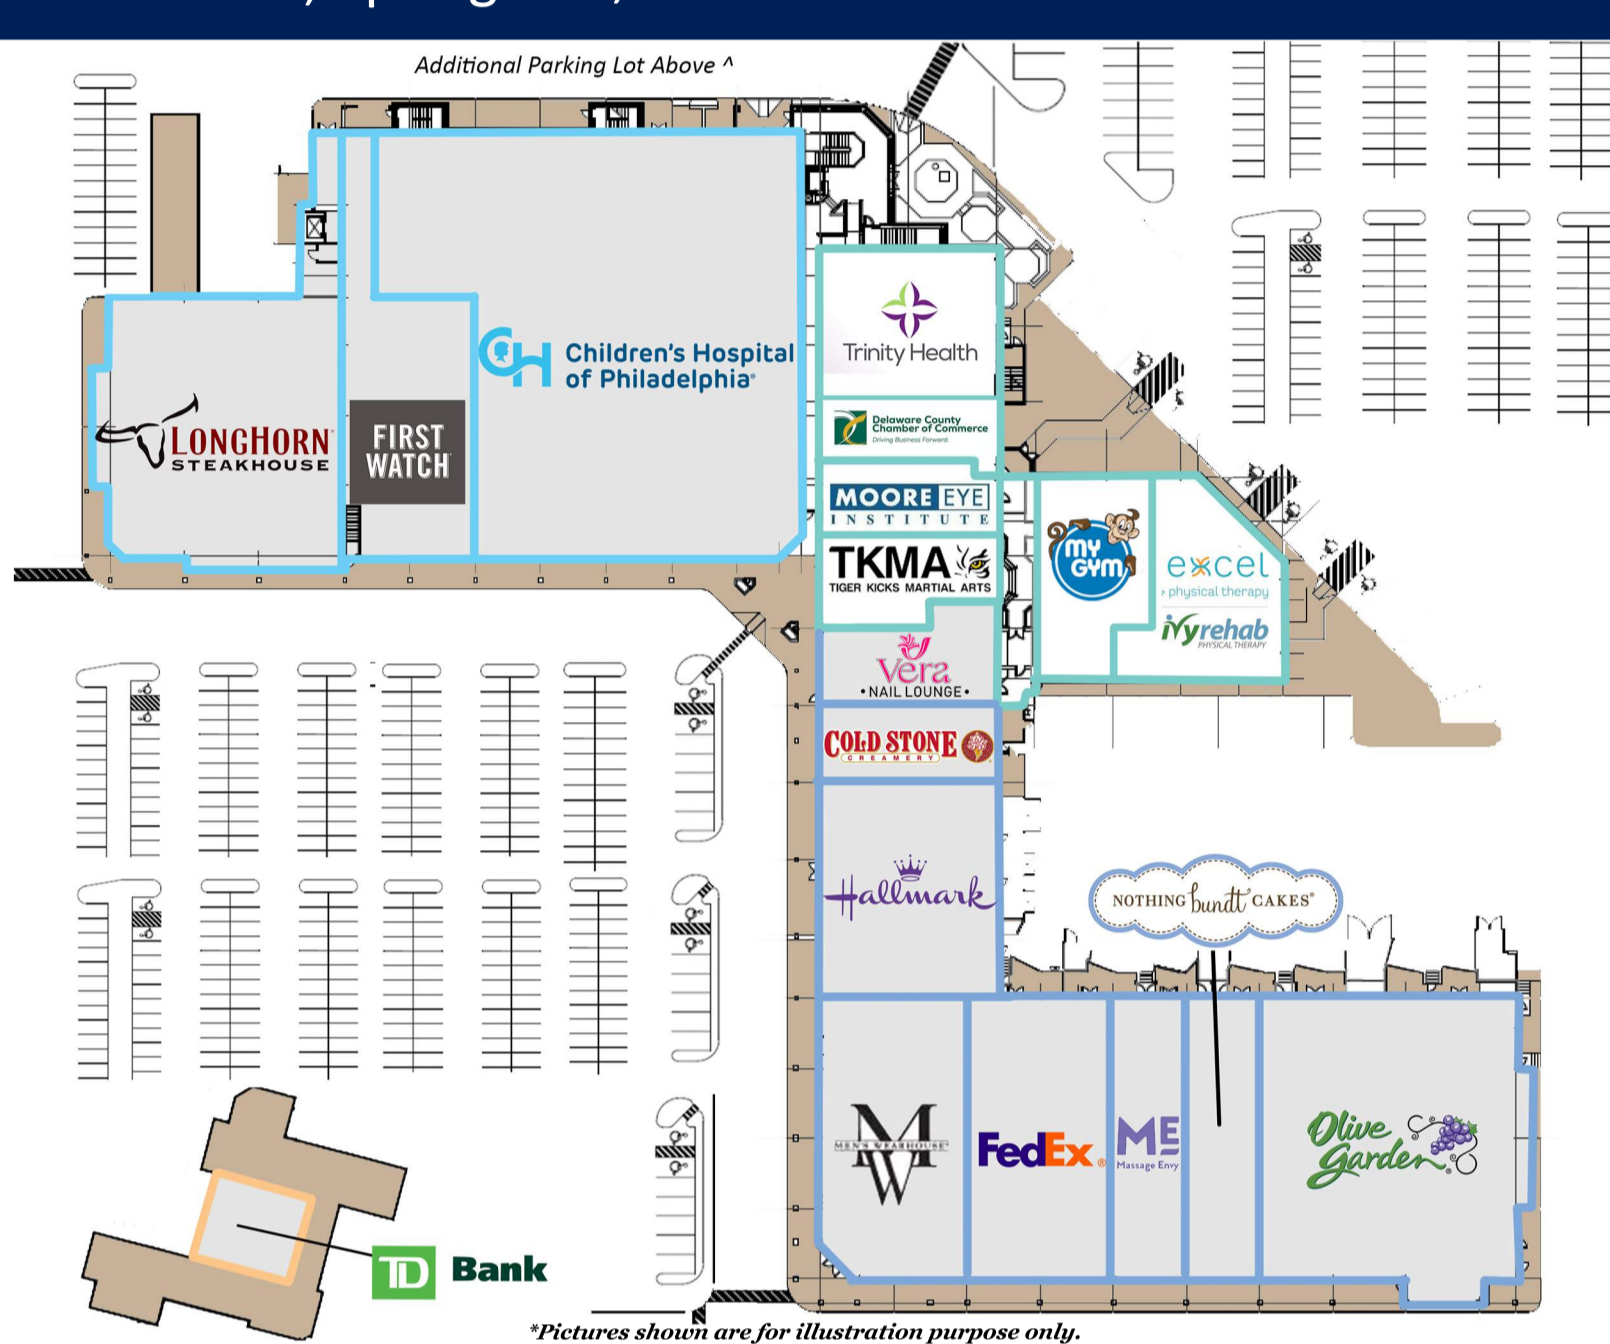

# Springfield Square South Shopping Center

1001 Baltimore Pike, Springfield, PA 19064

	Population	Households	Avg. HH Income	36,000 Vehicles Per Day
2 Miles	54,227	20,124	\$126,317	
3 Miles	140,469	55,639	\$110,253	

# Springfield Square South Shopping Center

1001 Baltimore Pike, Springfield, PA 19064

Leasing Contact Rob Langer rlander@nrcdelco.com www.nrcdelco.com 610-328-1700

## Join Our Family of Shopping Centers!

**Springfield Square South**

- First Watch
- LONGHORN STEAKHOUSE
- NOTHING bundt CAKES
- Olive Garden
- Children's Hospital of Philadelphia

**Springfield Square North**

- SHAKE SHACK
- GIANT
- Panera BREAD

**Springfield Square Central**

- five BELOW
- Main Line Health
- Bertucci's
- DAVID'S BRIDAL

NATIONAL REALTY CORPORATION  
EST. 1960

**The Shops at Springfield Park**

- LAIFITNESS
- HOBBY LOBBY
- TARGET
- Chick-fil-A